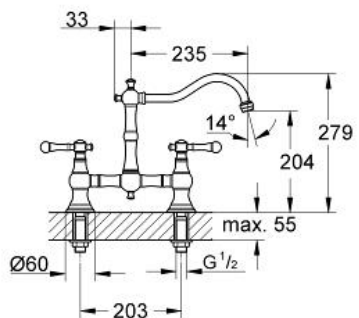

BRIDGEFORD  
Two handle sink mixer 1/2"  
MODEL # 30187000

Pure Freude  
an Wasser

GROHE

**Product Description:**  
Two handle sink mixer 1/2"

**Standard Specification:**  
two hole installation  
projection 235 mm  
ceramic headpart 1/2", 90°  
with lever handles  
**GROHE StarLight** finish  
swivel tubular spout  
mousseur  
min. recommended pressure 0.4 bar

**Color:**  
□ 30187000 chrome