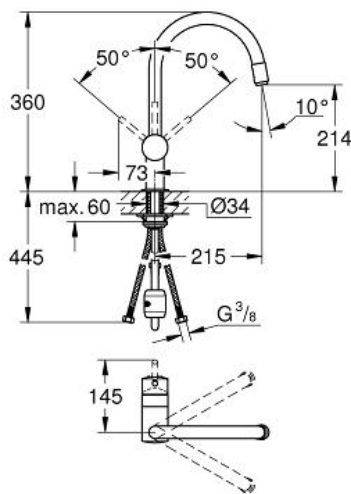

MINTA
Single-lever sink mixer 1/2"
MODEL # 32918DC0

Pure Freude
an Wasser

Product Description:
Single-lever sink mixer 1/2"

Standard Specification:

- C-spout
- single hole installation
- GROHE StarLight** finish
- GROHE SilkMove** 46 mm ceramic cartridge
- GROHE EasyDock** guarantees easy retraction and smooth docking back to the starting position
- pull-out mousseur**
- adjustable flow rate limiter
- swivel tubular spout
- swivel area 360°
- integrated non-return valves
- protected against backflow
- flexible connection hoses
- rapid installation system
- optional temperature limiter ref. no. 46 308
- min. recommended pressure 1.0 bar

Color:

- 32918DC0 supersteel