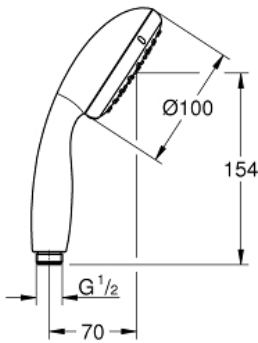

NEW TEMPESTA 100
Hand shower 2 sprays
MODEL # 28422001

Pure Freude
an Wasser

GROHE

Product Description:
Hand shower 2 sprays

Standard Specification:

Rain, Jet

GROHE DreamSpray perfect spray pattern

GROHE StarLight chrome finish

SpeedClean anti-lime system

Inner WaterGuide for a longer life

ShockProof silicone ring prevents damages caused by shower falling

universal mounting system, fitting all standard shower hoses for low pressure

min. recommended pressure 0.1 bar

Color:

□ 28422001 chrome