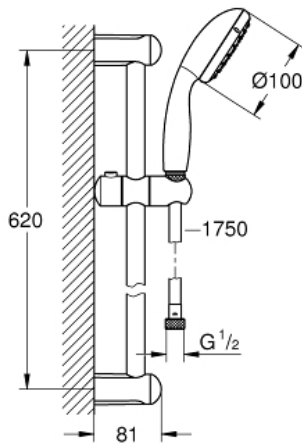

NEW TEMPESTA 100
Shower rail set 2 sprays

MODEL # 27598000

Pure Freude
an Wasser

Product Description:
Shower rail set 2 sprays

Standard Specification:

consisting of:

hand shower (27 597 000)

shower rail, 600 mm (27 523)

Relaxaflex hose 1750 mm 1/2" x 1/2" (28 154)

GROHE DreamSpray perfect spray pattern

GROHE StarLight chrome finish

SpeedClean anti-lime system

Inner WaterGuide for a longer life

ShockProof silicone ring prevents damages caused by shower falling

suitable for instantaneous heater

min. recommended pressure 1.0 bar

Color:

□ 27598000 chrome