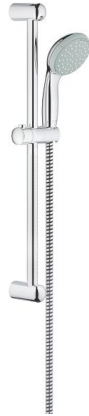

NEW TEMPESTA 100
Shower rail set 2 sprays

MODEL # 27598000

Pure Freude
an Wasser

Product Description:
Shower rail set 2 sprays

Standard Specification:

consisting of:

hand shower (27 597 000)

shower rail, 600 mm (27 523)

Relaxaflex hose 1750 mm 1/2" x 1/2" (28 154)

GROHE DreamSpray perfect spray pattern

GROHE StarLight chrome finish

SpeedClean anti-lime system

Inner WaterGuide for a longer life

ShockProof silicone ring prevents damages caused by shower falling

suitable for instantaneous heater

min. recommended pressure 1.0 bar

Color:

□ 27598000 chrome