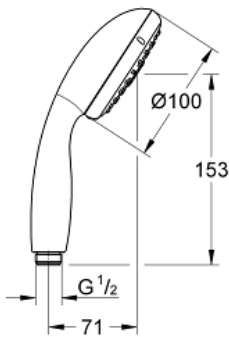

NEW TEMPESTA 100  
Hand shower 3 sprays  
MODEL # 28261001

Pure Freude  
an Wasser

**Product Description:**  
Hand shower 3 sprays

**Standard Specification:**

GROHE Rain O<sup>2</sup>, Rain, Massage

**GROHE DreamSpray** perfect spray pattern

**GROHE StarLight** chrome finish

**SpeedClean** anti-lime system

**Inner WaterGuide** for a longer life

**ShockProof** silicone ring prevents damages caused by shower falling

universal mounting system, fitting all standard shower hoses

suitable for instantaneous heater

min. recommended pressure 1.0 bar

**Color:**

□ 28261001 chrome