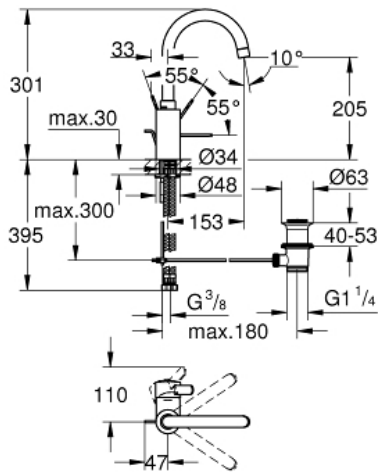

EUROSMART COSMOPOLITAN
Single-lever basin mixer 1/2"
L-Size

MODEL # 32830000

Pure Freude
an Wasser

GROHE

Product Description:
Single-lever basin mixer 1/2"
L-Size

Standard Specification:
single hole installation
metal lever
covered lever fixing
GROHE SilkMove 35 mm ceramic cartridge
adjustable flow rate limiter
GROHE StarLight chrome finish
GROHE QuickFix installation system
mousseur
swivel tubular spout with stop limiter
pop-up waste set 1 1/4"
flexible connection hoses
optional temperature limiter ref. no. 46 375 000

Color:
□ 32830000 chrome