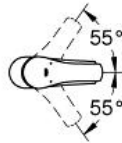

EUROSMART  
Single-lever basin mixer 1/2"  
S-Size

MODEL # 3246720L

Pure Freude  
an Wasser

GROHE

**Product Description:**  
Single-lever basin mixer 1/2"  
S-Size

**Standard Specification:**  
single hole installation  
metal lever  
**GROHE SilkMove** 35 mm ceramic cartridge  
adjustable flow rate limiter  
with temperature limiter  
**GROHE StarLight** chrome finish  
**GROHE QuickFix** rapid installation system  
mousseur  
smooth body  
flexible connection hoses  
for low pressure  
min. recommended pressure 0.2 bar