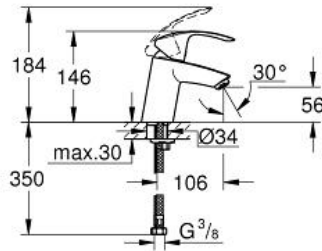

EUROSMART  
Single-lever basin mixer 1/2"  
S-Size

MODEL # 3246720L

Pure Freude  
an Wasser

GROHE

**Product Description:**  
Single-lever basin mixer 1/2"  
S-Size

**Standard Specification:**  
single hole installation  
metal lever  
**GROHE SilkMove** 35 mm ceramic cartridge  
adjustable flow rate limiter  
with temperature limiter  
**GROHE StarLight** chrome finish  
**GROHE QuickFix** rapid installation system  
mousseur  
smooth body  
flexible connection hoses  
for low pressure  
min. recommended pressure 0.2 bar

**Color:**  
□ 3246720L chrome