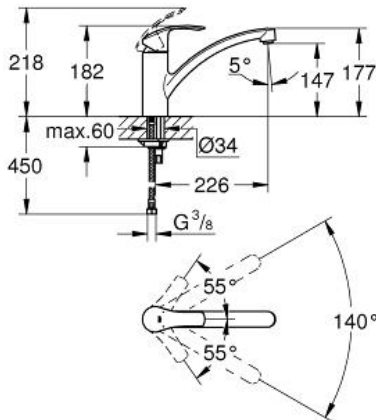

EUROSMART
Single-lever sink mixer 1/2"
MODEL # 33281002

Pure Freude
an Wasser

Product Description:
Single-lever sink mixer 1/2"

- Standard Specification:**
- low spout
 - single hole installation
 - GROHE StarLight** finish
 - GROHE SilkMove** 35 mm ceramic cartridge
 - integrated temperature limiter
 - adjustable flow rate limiter
 - swivel cast spout
 - swivel area 140°
 - separate inner water ways – lead and nickel free
 - mousseur with coin slot for tool free replacement
 - flexible connection hoses
 - rapid installation system
 - min. recommended pressure 1.0 bar

Color:
□ 33281002 chrome