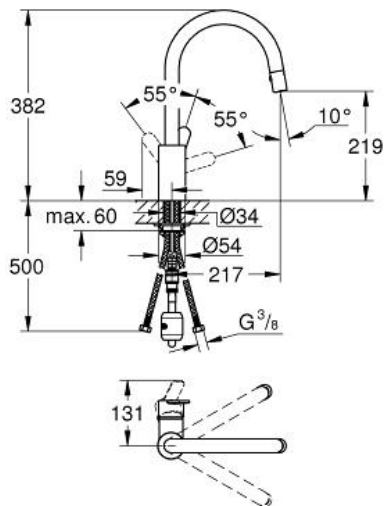

EUROSTYLE COSMOPOLITAN
Single-lever sink mixer 1/2"

MODEL # 31482002

Pure Freude
an Wasser

GROHE

Product Description:
Single-lever sink mixer 1/2"

Standard Specification:

single hole installation

high spout

GROHE StarLight finish

GROHE SilkMove 35 mm ceramic cartridge

GROHE EasyDock guarantees easy retraction and smooth docking back to the starting position

flow straightener

pull-out mousseur spray

diverter: mousseur/**SpeedClean** shower jet

automatic return to mousseur

adjustable flow rate limiter

swivel tubular spout

swivel area 360°

protected against backflow

flexible connection hoses

rapid installation system

Color: