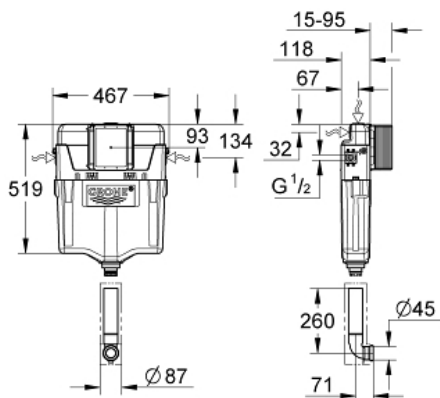

Flushing cistern GD 2

MODEL # 38661000

Pure Freude
an Wasser

GROHE

Product Description: Flushing cistern GD 2

Standard Specification:

6 - 9 l adjustable
adjustment ex factory 6 l and 3 l
with small maintenance access
pneumatic discharge valve offering 3 modes of operation: dual flush or start/stop or single flush
water supply from left/right/back or top
low noise (group I acc. to German Noise Specification)
insulated against condensation
1/2" water supply connection including integrated angle valve and push fit flexible hose union
no tools required for the installation of the inspection shaft including protection during construction phase
for vertical or horizontal use
flush pipe insulated against condensation
fixing brackets

without flush plate/actuation

GROHE EcoJoy technology for less water and perfect flow

for mounting of small flush plates please order revision shaft 40 911 000 (sold separately)

Color:

□ 38661000