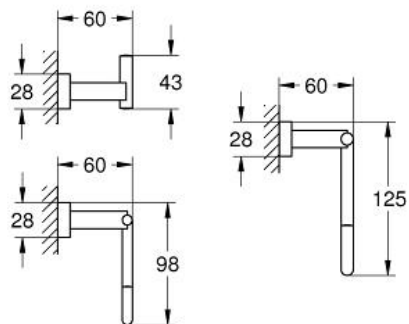

ESSENTIALS CUBE  
Master bathroom accessories set  
4-in-1

MODEL # 40778001

Pure Freude  
an Wasser

GROHE

**Product Description:**

**Master bathroom accessories set 4-in-1**

**Standard Specification:**

material: metal

consisting of:

robe hook (40 511 001)

towel ring (40 510 001)

toilet paper holder (40 507 001)

towel rail, 558 mm (40 509 001)

concealed fastening

**GROHE StarLight** chrome finish

**Color:**