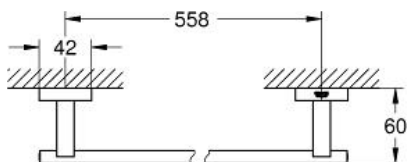

ESSENTIALS CUBE  
Master bathroom accessories set  
4-in-1

MODEL # 40778001

Pure Freude  
an Wasser

GROHE

**Product Description:**

**Master bathroom accessories set 4-in-1**

**Standard Specification:**

material: metal

consisting of:

robe hook (40 511 001)

towel ring (40 510 001)

toilet paper holder (40 507 001)

towel rail, 558 mm (40 509 001)

concealed fastening

**GROHE StarLight** chrome finish

**Color:**