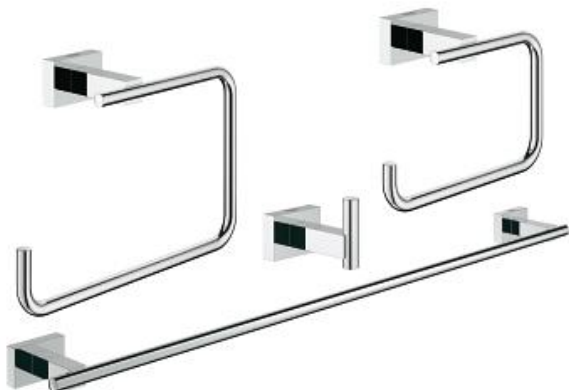

ESSENTIALS CUBE  
Master bathroom accessories set  
4-in-1

MODEL # 40778001

Pure Freude  
an Wasser

GROHE

**Product Description:**

**Master bathroom accessories set 4-in-1**

**Standard Specification:**

material: metal

consisting of:

robe hook (40 511 001)

towel ring (40 510 001)

toilet paper holder (40 507 001)

towel rail, 558 mm (40 509 001)

concealed fastening

**GROHE StarLight** chrome finish

**Color:**