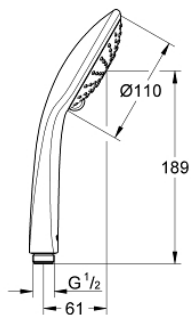

27 220 000 EUPHORIA HAND SHOWER 2 SPRAYS

PRODUCT DESCRIPTION

- Rain, SmartRain
- **GROHE SprayDimmer** (Stepless flow rate reduction)
- **GROHE StarLight** chrome finish
- **SpeedClean** anti-limescale system
- **Inner WaterGuide** for a longer life

27 220 000 EUPHORIA HAND SHOWER 2 SPRAYS

SPARE PARTS

1: Dirt strainer (Order-nr. 0700200M)