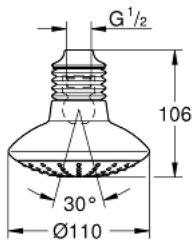

27 237 000 EUPHORIA HEAD SHOWER 1 SPRAY

PRODUCT DESCRIPTION

- Rain
- connection thread 1/2"
- bellows
- **GROHE DreamSpray** perfect spray pattern
- **GROHE StarLight** chrome finish
- **SpeedClean** anti-limescale system
- **suitable for instantaneous heater**

27 237 000 **EUPHORIA HEAD SHOWER 1 SPRAY**

SPARE PARTS

1: Bellows (Order-nr. 45199B10)

2: Fibre seal \varnothing 18,5 x \varnothing 12 x 2 (Order-nr. 0138900M)

3: Dirt strainer (Order-nr. 0676800M)