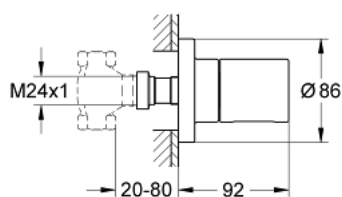

### PRODUCT DESCRIPTION

- set for final installation for
- 35 028 000
- **GROHE StarLight** chrome finish
- installation depth adjustable
- 20-80 mm
- metal escutcheon with wall sealing
- shut-off valve

19 470 000 **GROHTHERM 3000 COSMOPOLITAN CONCEALED STOP-VALVE TRIM**

**SPARE PARTS**

1: Handle (Order-nr. 47806000)

2: Extension for spindle (Order-nr. 45204000)

3: Extension-set, 80 mm (Order-nr. 45202000)