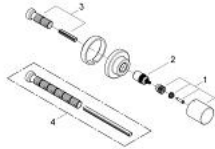

### PRODUCT DESCRIPTION

- set for final installation for
- 35 028 000
- **GROHE StarLight** chrome finish
- installation depth adjustable
- 20-80 mm
- metal escutcheon with wall sealing
- shut-off valve

19 470 000 **GROHTHERM 3000 COSMOPOLITAN CONCEALED STOP-VALVE TRIM**

**SPARE PARTS**

1: Handle (Order-nr. 47806000)

2: Extension for spindle (Order-nr. 45204000)

3: Extension-set, 80 mm (Order-nr. 45202000)