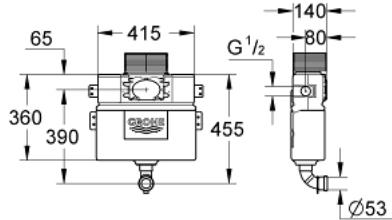

38 422 000 FLUSHING CISTERN SOLO FLUSHING CISTERN FOR WC

PRODUCT DESCRIPTION

- 6 l / 3 l
- 0.82 m finished installation height
- front/top actuation
- water supply from left/right or back
- Insulated against condensation
- 415 x 140 x 360 mm
- fixing brackets
- **without wall plate/actuation**
- **GROHE EcoJoy** technology for less water and perfect flow

38 422 000 FLUSHING CISTERN SOLO FLUSHING CISTERN FOR WC

SPARE PARTS, July 2013 – now

- 1: Headpart (Order-nr. 42385000)
- 2: Overflow Sleeve (Order-nr. 43325000)
- 2.1: O-Ring (Order-nr. 0319100M)
- 3: Support device (Order-nr. 42195000)
- 4: Filling valve (Order-nr. 37095000)
- 4.1: Lever (Order-nr. 43734000)
- 4.1.1: Sealing washer (Order-nr. 4377000M)
- 4.2: Valve head (Order-nr. 43536000)
- 4.3: Membrane (Order-nr. 4375800M)
- 4.4: Screw cap (Order-nr. 43735000)
- 4.5: Valve FLOAT, 5 pcs.. (Order-nr. 4379100M)
- 4.6: Set of seals (Order-nr. 43722000)*
- 5: inspection shaft for flushing cistern 0.82 m (Order-nr. 42326000)
- 6: AV1 complete