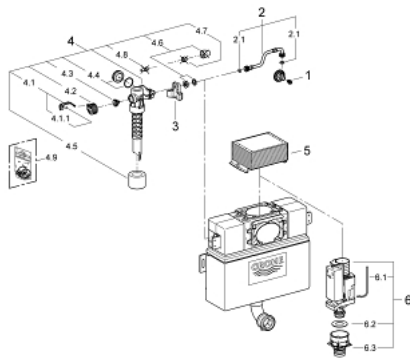

38 422 000 FLUSHING CISTERN SOLO FLUSHING CISTERN FOR WC

PRODUCT DESCRIPTION

- 6 l / 3 l
- 0.82 m finished installation height
- front/top actuation
- water supply from left/right or back
- Insulated against condensation
- 415 x 140 x 360 mm
- fixing brackets
- **without wall plate/actuation**
- **GROHE EcoJoy** technology for less water and perfect flow

38 422 000 FLUSHING CISTERN SOLO FLUSHING CISTERN FOR WC

SPARE PARTS, July 2013 – now

- 1: Headpart (Order-nr. 42385000)
- 2: Overflow Sleeve (Order-nr. 43325000)
- 2.1: O-Ring (Order-nr. 0319100M)
- 3: Support device (Order-nr. 42195000)
- 4: Filling valve (Order-nr. 37095000)
- 4.1: Lever (Order-nr. 43734000)
- 4.1.1: Sealing washer (Order-nr. 4377000M)
- 4.2: Valve head (Order-nr. 43536000)
- 4.3: Membrane (Order-nr. 4375800M)
- 4.4: Screw cap (Order-nr. 43735000)
- 4.5: Valve FLOAT, 5 pcs.. (Order-nr. 4379100M)
- 4.6: Set of seals (Order-nr. 43722000)*
- 5: inspection shaft for flushing cistern 0.82 m (Order-nr. 42326000)
- 6: AV1 complete

(Order-nr. 42314000)

- 6.1: Pneumatic hose (Order-nr. 42319000)
- 6.2: Sealing washer (Order-nr. 42310000)
- 6.3: Valve seat for GD2 (Order-nr. 42315000)

* Optional accessories