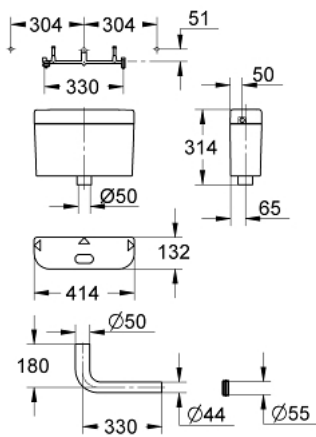

### PRODUCT DESCRIPTION

- for concealed bath furniture installation
- non-interruptible flush cycle
- **flush button not included**
- min. recommended pressure 0.2 bar
- ABS flush pipe 180 mm x 320 mm
- connection from the left/right hand side

### SPARE PARTS, January 1999 – now

- 1: Filling valve 1/2" (Order-nr. 42181000)
  - 1.1: Screw cap (Order-nr. 43735000)
  - 1.2: Lever (Order-nr. 43734000)
  - 1.2.1: Sealing washer (Order-nr. 4377000M)
  - 1.3: Valve head (Order-nr. 43536000)
  - 1.4: Membrane (Order-nr. 4375800M)
  - 1.5: Valve FLOAT, 5 pcs.. (Order-nr. 4379100M)
  - 1.6: Set of seals (Order-nr. 43722000)\*
  - 2: Servo discharge valve (Order-nr. 42137000)
  - 2.1: Outlet piston (Order-nr. 43544000)
  - 2.1.1: Sealing washer (Order-nr. 43808000)
  - 3: Mounting set (Order-nr. 43259SH0)
  - 4: Connector (Order-nr. 37119000)
  - 5: Mounting Template (Order-nr. 43514000)
  - 6: Sealing washer (Order-nr. 43507000)
  - 7: Bellow (Order-nr. 43506000)
- \* Optional accessories