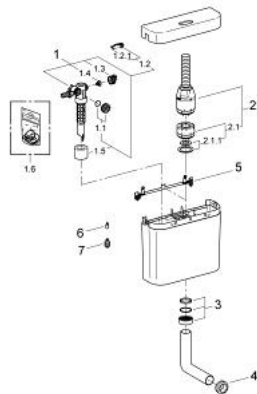

### PRODUCT DESCRIPTION

- for concealed bath furniture installation
- non-interruptible flush cycle
- **flush button not included**
- min. recommended pressure 0.2 bar
- ABS flush pipe 180 mm x 320 mm
- connection from the left/right hand side

### SPARE PARTS, January 1999 – now

- 1: Filling valve 1/2" (Order-nr. 42181000)
  - 1.1: Screw cap (Order-nr. 43735000)
  - 1.2: Lever (Order-nr. 43734000)
  - 1.2.1: Sealing washer (Order-nr. 4377000M)
  - 1.3: Valve head (Order-nr. 43536000)
  - 1.4: Membrane (Order-nr. 4375800M)
  - 1.5: Valve FLOAT, 5 pcs.. (Order-nr. 4379100M)
  - 1.6: Set of seals (Order-nr. 43722000)\*
  - 2: Servo discharge valve (Order-nr. 42137000)
  - 2.1: Outlet piston (Order-nr. 43544000)
  - 2.1.1: Sealing washer (Order-nr. 43808000)
  - 3: Mounting set (Order-nr. 43259SH0)
  - 4: Connector (Order-nr. 37119000)
  - 5: Mounting Template (Order-nr. 43514000)
  - 6: Sealing washer (Order-nr. 43507000)
  - 7: Bellow (Order-nr. 43506000)
- \* Optional accessories