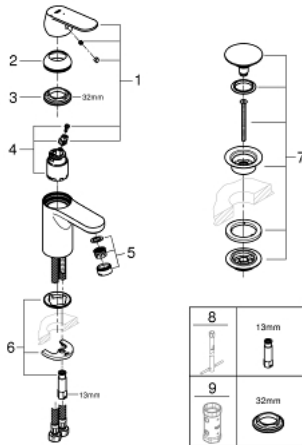

23 927 000 **EUROSMART COSMOPOLITAN EUROSMART COSMOPOLITAN BASIN MIXER**  
**1/2"**  
**S-SIZE**

**PRODUCT DESCRIPTION**

- monobloc installation
- metal lever
- **GROHE SilkMove ES**  
35 mm ceramic cartridge with energy saving function via cold start
- adjustable flow rate limiter
- adjustable minimum flow rate 2.5 l/min
- temperature limiter
- **GROHE StarLight** chrome finish
- **GROHE EcoJoy** mousseur 5.7 l/min
- **GROHE FastFixation** installation system with centering support
- smooth body with push-open pop-up waste set 1 1/4"
- flexible connection hoses

23 927 000 **EUROSMART COSMOPOLITAN EUROSMART COSMOPOLITAN BASIN MIXER**  
**1/2"**  
**S-SIZE**

**SPARE PARTS**, February 2019 – now

- 1: Lever (Order-nr. 46828000)
- 2: Shield for cross handle (Order-nr. 46492000)
- 3: Screw coupling (Order-nr. 46460000)
- 4: Cartridge (Order-nr. 46863000)
- 5: Flow restrictor (Order-nr. 48159000)
- 6: Shank mounting kit (Order-nr. 46671000)
- 7: Waste set with push-open plug (Order-nr. 65807000)
- 8: Mounting wrench (Order-nr. 19017000)\*
- 9: Socket Spanner (Order-nr. 19332000)\*