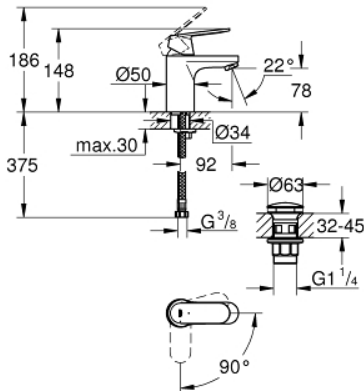

23 927 000 **EUROSMART COSMOPOLITAN EUROSMART COSMOPOLITAN BASIN MIXER**  
**1/2"**  
**S-SIZE**

**PRODUCT DESCRIPTION**

- monobloc installation
- metal lever
- **GROHE SilkMove ES**  
35 mm ceramic cartridge with energy saving function via cold start
- adjustable flow rate limiter
- adjustable minimum flow rate 2.5 l/min
- temperature limiter
- **GROHE StarLight** chrome finish
- **GROHE EcoJoy** mousseur 5.7 l/min
- **GROHE FastFixation** installation system with centering support
- smooth body with push-open pop-up waste set 1 1/4"
- flexible connection hoses

23 927 000 **EUROSMART COSMOPOLITAN EUROSMART COSMOPOLITAN BASIN MIXER**  
**1/2"**  
**S-SIZE**

**SPARE PARTS**, February 2019 – now

- 1: Lever (Order-nr. 46828000)
- 2: Shield for cross handle (Order-nr. 46492000)
- 3: Screw coupling (Order-nr. 46460000)
- 4: Cartridge (Order-nr. 46863000)
- 5: Flow restrictor (Order-nr. 48159000)
- 6: Shank mounting kit (Order-nr. 46671000)
- 7: Waste set with push-open plug (Order-nr. 65807000)
- 8: Mounting wrench (Order-nr. 19017000)\*
- 9: Socket Spanner (Order-nr. 19332000)\*