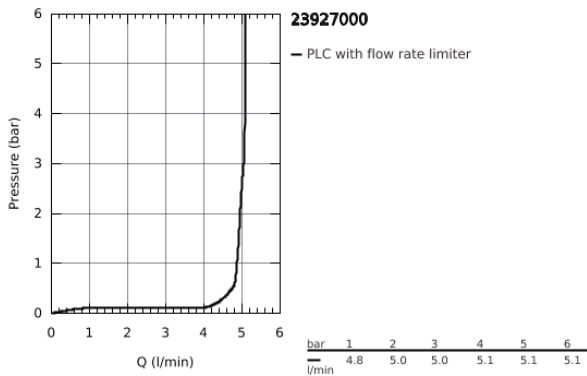

23 927 000 **EUROSMART COSMOPOLITAN EUROSMART COSMOPOLITAN BASIN MIXER**  
**1/2"**  
**S-SIZE**

**PRODUCT DESCRIPTION**

- monobloc installation
- metal lever
- **GROHE SilkMove ES**  
35 mm ceramic cartridge with energy saving function via cold start
- adjustable flow rate limiter
- adjustable minimum flow rate 2.5 l/min
- temperature limiter
- **GROHE StarLight** chrome finish
- **GROHE EcoJoy** mousseur 5.7 l/min
- **GROHE FastFixation** installation system with centering support
- smooth body with push-open pop-up waste set 1 1/4"
- flexible connection hoses

23 927 000 **EUROSMART COSMOPOLITAN EUROSMART COSMOPOLITAN BASIN MIXER**  
**1/2"**  
**S-SIZE**

**SPARE PARTS**, February 2019 – now

- 1: Lever (Order-nr. 46828000)
- 2: Shield for cross handle (Order-nr. 46492000)
- 3: Screw coupling (Order-nr. 46460000)
- 4: Cartridge (Order-nr. 46863000)
- 5: Flow restrictor (Order-nr. 48159000)
- 6: Shank mounting kit (Order-nr. 46671000)
- 7: Waste set with push-open plug (Order-nr. 65807000)
- 8: Mounting wrench (Order-nr. 19017000)\*
- 9: Socket Spanner (Order-nr. 19332000)\*