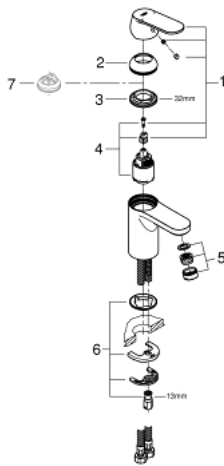

32 824 000 **EUROSMART COSMOPOLITAN EUROSMART COSMOPOLITAN BASIN MIXER**
1/2"
S-SIZE

PRODUCT DESCRIPTION

- monobloc installation
 - metal lever
 - **GROHE SilkMove** 35 mm ceramic cartridge
 - adjustable flow rate limiter
 - adjustable minimum flow rate 2.5 l/min
 - **GROHE StarLight** chrome finish
 - **GROHE FastFixation** installation system with centering support
 - mousseur
 - smooth body
-
- flexible connection hoses
-
- optional temperature limiter (46 375 000)

32 824 000 **EUROSMART COSMOPOLITAN EUROSMART COSMOPOLITAN BASIN MIXER**
1/2"
S-SIZE

SPARE PARTS, August 2009 – now

- 1: Lever (Order-nr. 46681000)
- 2: Shield for cross handle (Order-nr. 46492000)
- 3: Screw coupling (Order-nr. 46460000)
- 4: Cartridge (Order-nr. 46374000)
- 5: Flow restrictor (Order-nr. 13929000)
- 6: Shank mounting kit (Order-nr. 46671000)
- 7: Temperature limiter (Order-nr. 46375000)*
- 8: Mounting wrench (Order-nr. 19017000)*
- 9: Socket Spanner (Order-nr. 19332000)*