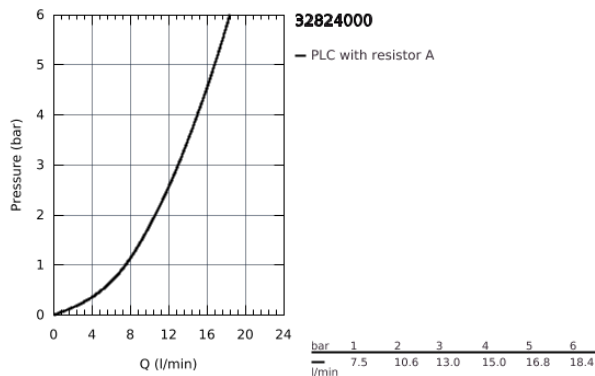

32 824 000 **EUROSMART COSMOPOLITAN EUROSMART COSMOPOLITAN BASIN MIXER**
1/2"
S-SIZE

PRODUCT DESCRIPTION

- monobloc installation
 - metal lever
 - **GROHE SilkMove** 35 mm ceramic cartridge
 - adjustable flow rate limiter
 - adjustable minimum flow rate 2.5 l/min
 - **GROHE StarLight** chrome finish
 - **GROHE FastFixation** installation system with centering support
 - mousseur
 - smooth body
-
- flexible connection hoses
-
- optional temperature limiter (46 375 000)

32 824 000 **EUROSMART COSMOPOLITAN EUROSMART COSMOPOLITAN BASIN MIXER**
1/2"
S-SIZE

SPARE PARTS, August 2009 – now

- 1: Lever (Order-nr. 46681000)
- 2: Shield for cross handle (Order-nr. 46492000)
- 3: Screw coupling (Order-nr. 46460000)
- 4: Cartridge (Order-nr. 46374000)
- 5: Flow restrictor (Order-nr. 13929000)
- 6: Shank mounting kit (Order-nr. 46671000)
- 7: Temperature limiter (Order-nr. 46375000)*
- 8: Mounting wrench (Order-nr. 19017000)*
- 9: Socket Spanner (Order-nr. 19332000)*