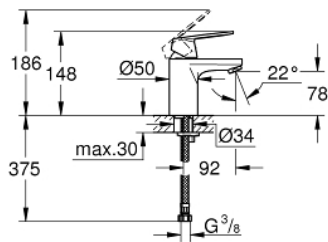

32 824 000 **EUROSMART COSMOPOLITAN EUROSMART COSMOPOLITAN BASIN MIXER**
1/2"
S-SIZE

PRODUCT DESCRIPTION

- monobloc installation
 - metal lever
 - **GROHE SilkMove** 35 mm ceramic cartridge
 - adjustable flow rate limiter
 - adjustable minimum flow rate 2.5 l/min
 - **GROHE StarLight** chrome finish
 - **GROHE FastFixation** installation system with centering support
 - mousseur
 - smooth body
-
- flexible connection hoses
-
- optional temperature limiter (46 375 000)

32 824 000 **EUROSMART COSMOPOLITAN EUROSMART COSMOPOLITAN BASIN MIXER**
1/2"
S-SIZE

SPARE PARTS, August 2009 – now

- 1: Lever (Order-nr. 46681000)
- 2: Shield for cross handle (Order-nr. 46492000)
- 3: Screw coupling (Order-nr. 46460000)
- 4: Cartridge (Order-nr. 46374000)
- 5: Flow restrictor (Order-nr. 13929000)
- 6: Shank mounting kit (Order-nr. 46671000)
- 7: Temperature limiter (Order-nr. 46375000)*
- 8: Mounting wrench (Order-nr. 19017000)*
- 9: Socket Spanner (Order-nr. 19332000)*