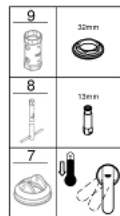

32 824 000 **EUROSMART COSMOPOLITAN EUROSMART COSMOPOLITAN BASIN MIXER**
1/2"
S-SIZE

PRODUCT DESCRIPTION

- monobloc installation
 - metal lever
 - **GROHE SilkMove** 35 mm ceramic cartridge
 - adjustable flow rate limiter
 - adjustable minimum flow rate 2.5 l/min
 - **GROHE StarLight** chrome finish
 - **GROHE FastFixation** installation system with centering support
 - mousseur
 - smooth body
-
- flexible connection hoses
-
- optional temperature limiter (46 375 000)

32 824 000 **EUROSMART COSMOPOLITAN EUROSMART COSMOPOLITAN BASIN MIXER**
1/2"
S-SIZE

SPARE PARTS, August 2009 – now

- 1: Lever (Order-nr. 46681000)
- 2: Shield for cross handle (Order-nr. 46492000)
- 3: Screw coupling (Order-nr. 46460000)
- 4: Cartridge (Order-nr. 46374000)
- 5: Flow restrictor (Order-nr. 13929000)
- 6: Shank mounting kit (Order-nr. 46671000)
- 7: Temperature limiter (Order-nr. 46375000)*
- 8: Mounting wrench (Order-nr. 19017000)*
- 9: Socket Spanner (Order-nr. 19332000)*