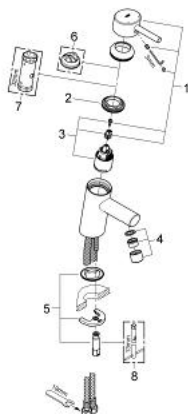

32 240 10L **CONCETTO BASIN MIXER 1/2"**  
**S-SIZE**

**PRODUCT DESCRIPTION**

- monobloc installation
- metal lever
- **GROHE SilkMove** 35 mm ceramic cartridge
- **GROHE StarLight** chrome finish
- **GROHE FastFixation** installation system
- mousseur
- smooth body
- flexible connection hoses
- min. recommended pressure 0.2 bar
- optional temperature limiter (46 375 000)

## 32 240 10L **CONCETTO BASIN MIXER 1/2"** **S-SIZE**

### **SPARE PARTS**, October 2010 – now

- 1: Lever (Order-nr. 46755000)
  - 2: Screw coupling (Order-nr. 46460000)
  - 3: Cartridge (Order-nr. 46374000)
  - 4: Flow straightener (Order-nr. 46724000)
  - 5: Shank mounting kit (Order-nr. 46671000)
  - 6: Temperature limiter (Order-nr. 46375000)\*
  - 7: Socket Spanner (Order-nr. 19332000)\*
  - 8: Mounting wrench (Order-nr. 19017000)\*
- \* Optional accessories