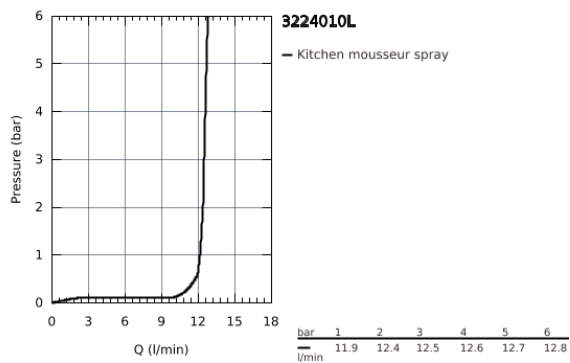

32 240 10L **CONCETTO BASIN MIXER 1/2"**  
**S-SIZE**

**PRODUCT DESCRIPTION**

- monobloc installation
- metal lever
- **GROHE SilkMove** 35 mm ceramic cartridge
- **GROHE StarLight** chrome finish
- **GROHE FastFixation** installation system
- mousseur
- smooth body
- flexible connection hoses
- min. recommended pressure 0.2 bar
- optional temperature limiter (46 375 000)

## 32 240 10L **CONCETTO BASIN MIXER 1/2"** **S-SIZE**

### **SPARE PARTS**, October 2010 – now

- 1: Lever (Order-nr. 46755000)
  - 2: Screw coupling (Order-nr. 46460000)
  - 3: Cartridge (Order-nr. 46374000)
  - 4: Flow straightener (Order-nr. 46724000)
  - 5: Shank mounting kit (Order-nr. 46671000)
  - 6: Temperature limiter (Order-nr. 46375000)\*
  - 7: Socket Spanner (Order-nr. 19332000)\*
  - 8: Mounting wrench (Order-nr. 19017000)\*
- \* Optional accessories