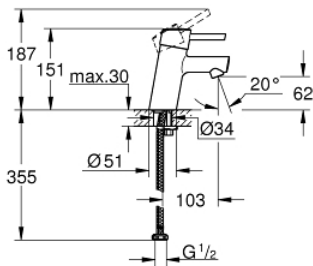

32 240 10L **CONCETTO BASIN MIXER 1/2"**  
**S-SIZE**

**PRODUCT DESCRIPTION**

- monobloc installation
- metal lever
- **GROHE SilkMove** 35 mm ceramic cartridge
- **GROHE StarLight** chrome finish
- **GROHE FastFixation** installation system
- mousseur
- smooth body
- flexible connection hoses
- min. recommended pressure 0.2 bar
- optional temperature limiter (46 375 000)

## 32 240 10L **CONCETTO BASIN MIXER 1/2"** **S-SIZE**

### **SPARE PARTS**, October 2010 – now

- 1: Lever (Order-nr. 46755000)
  - 2: Screw coupling (Order-nr. 46460000)
  - 3: Cartridge (Order-nr. 46374000)
  - 4: Flow straightener (Order-nr. 46724000)
  - 5: Shank mounting kit (Order-nr. 46671000)
  - 6: Temperature limiter (Order-nr. 46375000)\*
  - 7: Socket Spanner (Order-nr. 19332000)\*
  - 8: Mounting wrench (Order-nr. 19017000)\*
- \* Optional accessories