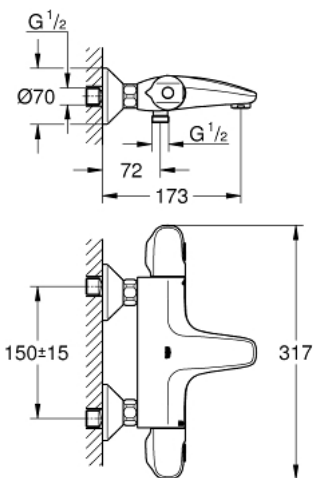

34 439 003 GROHTHERM 1000 GROHTHERM 1000 THERMOSTATIC BATH/SHOWER MIXER 1/2"

PRODUCT DESCRIPTION

- wall mounted
- **GROHE CoolTouch** safety housing
- **GROHE StarLight** chrome finish
- **GROHE MetalGrip** ergonomically shaped metal handles
- **GROHE SafeStop** safety button at 38°C
(calibration required)
- **GROHE SafeStop Plus** integrated temperature limiter at max 50°C
- GROHE Turbostat C3 compact cartridge with wax thermoelement
- integrated mixed water shut off
- **GROHE AquaDimmer Eco** with multiple function:
 - - integrated **GROHE EcoButton** (economy button with economy stop for shower)
 - - flow control
 - - diverter: bath/shower
 - shower bottom outlet 1/2"
- mousseur
- built-in non return valves
- dirt strainers
- protected against backflow
- S-unions
- metal escutcheon
- **GROHE EcoJoy** technology for less water and perfect flow

34 439 003 GROHTHERM 1000 GROHTHERM 1000 THERMOSTATIC BATH/SHOWER MIXER 1/2"

SPARE PARTS, February 2014 – now

- 1: Shut-off handle (Order-nr. 47976000)
- 1.1: Cover Cap (Order-nr. 4797400M)
- 2: Temperature limiter (Order-nr. 47977000)
- 3: Aquadimmer (Order-nr. 12433000)
- 4: Water flow (Order-nr. 47751000)
- 5: Temperature control handle (Order-nr. 47978000)
- 5.1: Cover Cap (Order-nr. 4797400M)
- 6: retaining ring (Order-nr. 47743000)
- 7: Thermostatic compact cartridge 1/2" (Order-nr. 47885000)
- 8: Race (Order-nr. 47975000)
- 9: Flow restrictor (Order-nr. 13952000)
- 10: Non-return valve (Order-nr. 08565000)
- 11: Non-return valve (Order-nr. 47189000)
- 11.1: Filter (Order-nr. 0726400M)
- 11.2: Non-return valve (Order-nr. 08565000)
- 11.3: O-Ring Ø17 x Ø2 (Order-nr. 0305500M)
- 12: S-union (Order-nr. 12075000)
- 12.1: Sealing washer (Order-nr. 0138600M)
- 12.2: Escutcheon (Order-nr. 0221000M)
- 13: Extension 3/4", 20 mm (Order-nr. 0713000M)*
- 14: Special Spanner (Order-nr. 19377000)*
- 15: Socket Spanner (Order-nr. 19332000)*