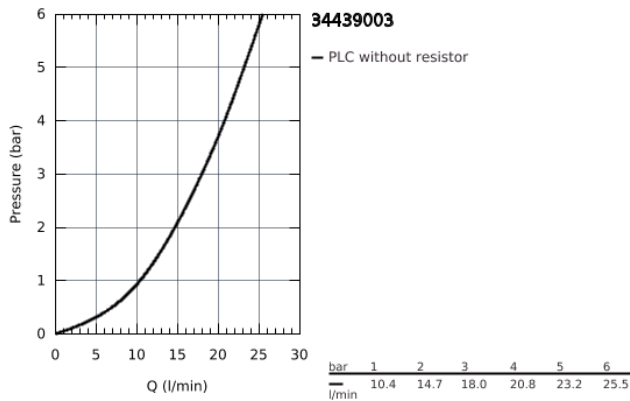

34 439 003 GROHTHERM 1000 GROHTHERM 1000 THERMOSTATIC BATH/SHOWER MIXER 1/2"

PRODUCT DESCRIPTION

- wall mounted
- **GROHE CoolTouch** safety housing
- **GROHE StarLight** chrome finish
- **GROHE MetalGrip** ergonomically shaped metal handles
- **GROHE SafeStop** safety button at 38°C
(calibration required)
- **GROHE SafeStop Plus** integrated temperature limiter at max 50°C
- GROHE Turbostat C3 compact cartridge with wax thermoelement
- integrated mixed water shut off
- **GROHE AquaDimmer Eco** with multiple function:
 - - integrated **GROHE EcoButton** (economy button with economy stop for shower)
 - - flow control
 - - diverter: bath/shower
 - shower bottom outlet 1/2"
- mousseur
- built-in non return valves
- dirt strainers
- protected against backflow
- S-unions
- metal escutcheon
- **GROHE EcoJoy** technology for less water and perfect flow

34 439 003 GROHTHERM 1000 GROHTHERM 1000 THERMOSTATIC BATH/SHOWER MIXER 1/2"

SPARE PARTS, February 2014 – now

- 1: Shut-off handle (Order-nr. 47976000)
- 1.1: Cover Cap (Order-nr. 4797400M)
- 2: Temperature limiter (Order-nr. 47977000)
- 3: Aquadimmer (Order-nr. 12433000)
- 4: Water flow (Order-nr. 47751000)
- 5: Temperature control handle (Order-nr. 47978000)
- 5.1: Cover Cap (Order-nr. 4797400M)
- 6: retaining ring (Order-nr. 47743000)
- 7: Thermostatic compact cartridge 1/2" (Order-nr. 47885000)
- 8: Race (Order-nr. 47975000)
- 9: Flow restrictor (Order-nr. 13952000)
- 10: Non-return valve (Order-nr. 08565000)
- 11: Non-return valve (Order-nr. 47189000)
- 11.1: Filter (Order-nr. 0726400M)
- 11.2: Non-return valve (Order-nr. 08565000)
- 11.3: O-Ring Ø17 x Ø2 (Order-nr. 0305500M)
- 12: S-union (Order-nr. 12075000)
- 12.1: Sealing washer (Order-nr. 0138600M)
- 12.2: Escutcheon (Order-nr. 0221000M)
- 13: Extension 3/4", 20 mm (Order-nr. 0713000M)*
- 14: Special Spanner (Order-nr. 19377000)*
- 15: Socket Spanner (Order-nr. 19332000)*