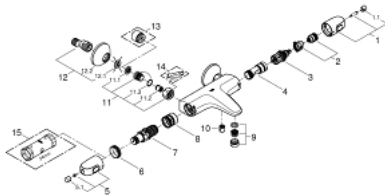

34 439 003 GROHTHERM 1000 GROHTHERM 1000 THERMOSTATIC BATH/SHOWER MIXER 1/2"

PRODUCT DESCRIPTION

- wall mounted
- **GROHE CoolTouch** safety housing
- **GROHE StarLight** chrome finish
- **GROHE MetalGrip** ergonomically shaped metal handles
- **GROHE SafeStop** safety button at 38°C
(calibration required)
- **GROHE SafeStop Plus** integrated temperature limiter at max 50°C
- GROHE Turbostat C3 compact cartridge with wax thermoelement
- integrated mixed water shut off
- **GROHE AquaDimmer Eco** with multiple function:
 - - integrated **GROHE EcoButton** (economy button with economy stop for shower)
 - - flow control
 - - diverter: bath/shower
 - shower bottom outlet 1/2"
- mousseur
- built-in non return valves
- dirt strainers
- protected against backflow
- S-unions
- metal escutcheon
- **GROHE EcoJoy** technology for less water and perfect flow

34 439 003 GROHTHERM 1000 GROHTHERM 1000 THERMOSTATIC BATH/SHOWER MIXER 1/2"

SPARE PARTS, February 2014 – now

- 1: Shut-off handle (Order-nr. 47976000)
- 1.1: Cover Cap (Order-nr. 4797400M)
- 2: Temperature limiter (Order-nr. 47977000)
- 3: Aquadimmer (Order-nr. 12433000)
- 4: Water flow (Order-nr. 47751000)
- 5: Temperature control handle (Order-nr. 47978000)
- 5.1: Cover Cap (Order-nr. 4797400M)
- 6: retaining ring (Order-nr. 47743000)
- 7: Thermostatic compact cartridge 1/2" (Order-nr. 47885000)
- 8: Race (Order-nr. 47975000)
- 9: Flow restrictor (Order-nr. 13952000)
- 10: Non-return valve (Order-nr. 08565000)
- 11: Non-return valve (Order-nr. 47189000)
- 11.1: Filter (Order-nr. 0726400M)
- 11.2: Non-return valve (Order-nr. 08565000)
- 11.3: O-Ring Ø17 x Ø2 (Order-nr. 0305500M)
- 12: S-union (Order-nr. 12075000)
- 12.1: Sealing washer (Order-nr. 0138600M)
- 12.2: Escutcheon (Order-nr. 0221000M)
- 13: Extension 3/4", 20 mm (Order-nr. 0713000M)*
- 14: Special Spanner (Order-nr. 19377000)*
- 15: Socket Spanner (Order-nr. 19332000)*