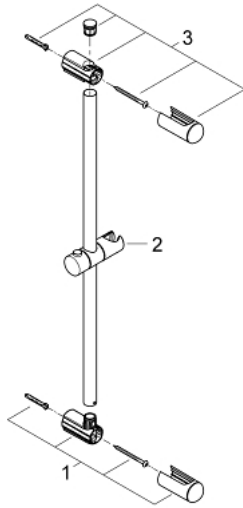

27 499 000 **EUPHORIA SHOWER RAIL, 600 MM**

PRODUCT DESCRIPTION

- with wall holders, glide element and swivel holder
- **GROHE FastFixation** (upper bracket adjustable to adapt to existing holes)
- **GROHE StarLight** chrome finish

27 499 000 **EUPHORIA SHOWER RAIL, 600 MM**

SPARE PARTS, March 2010 – now

- 1: Outlet shower holder (Order-nr. 48098000)
- 2: Sliding piece (Order-nr. 48099000)
- 3: Outlet shower holder (Order-nr. 48100000)