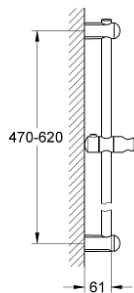

27 499 000 **EUPHORIA SHOWER RAIL, 600 MM**

PRODUCT DESCRIPTION

- with wall holders, glide element and swivel holder
- **GROHE FastFixation** (upper bracket adjustable to adapt to existing holes)
- **GROHE StarLight** chrome finish

27 499 000 **EUPHORIA SHOWER RAIL, 600 MM**

SPARE PARTS, March 2010 – now

- 1: Outlet shower holder (Order-nr. 48098000)
- 2: Sliding piece (Order-nr. 48099000)
- 3: Outlet shower holder (Order-nr. 48100000)