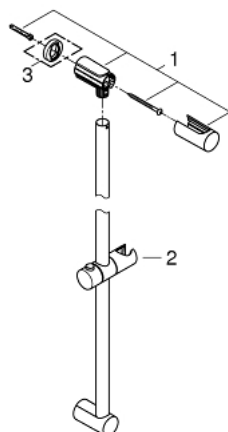

27 522 000 **TEMPESTA COSMOPOLITAN SHOWER RAIL, 900 MM**

PRODUCT DESCRIPTION

- with wall holders
- glide element and swivel holder
- **GROHE StarLight** chrome finish

27 522 000 TEMPESTA COSMOPOLITAN SHOWER RAIL, 900 MM

SPARE PARTS, March 2010 – now

1: Outlet shower holder (Order-nr. 48095000)

2: Sliding piece (Order-nr. 48096000)

3: Spacer (Order-nr. 48051000)*

* Optional accessories