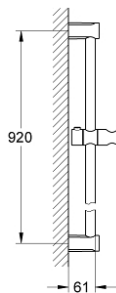

27 522 000 **TEMPESTA COSMOPOLITAN SHOWER RAIL, 900 MM**

PRODUCT DESCRIPTION

- with wall holders
- glide element and swivel holder
- **GROHE StarLight** chrome finish

27 522 000 TEMPESTA COSMOPOLITAN SHOWER RAIL, 900 MM

SPARE PARTS, March 2010 – now

1: Outlet shower holder (Order-nr. 48095000)

2: Sliding piece (Order-nr. 48096000)

3: Spacer (Order-nr. 48051000)*

* Optional accessories