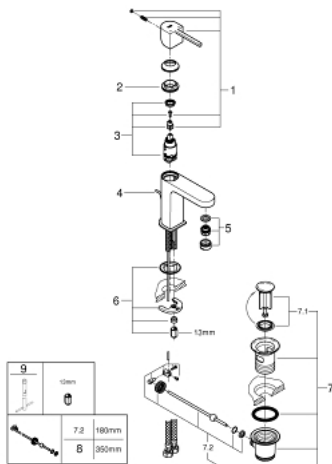

32 612 30L **GROHE PLUS BASIN MIXER 1/2"**
S-SIZE

PRODUCT DESCRIPTION

- monobloc installation
- metal lever
- 28 mm ceramic cartridge
with **GROHE SilkMove**
- with temperature limiter
- **GROHE StarLight** chrome finish
- **GROHE FastFixation Plus** installation system
- mousseur
- pop-up waste set 1 1/4"

- flexible connection hoses

- for **low pressure**
- min. recommended pressure 0.2 bar

32 612 30L GROHE PLUS BASIN MIXER 1/2" S-SIZE

SPARE PARTS, August 2018 – now

- 1: Lever (Order-nr. 48452000)
 - 2: retaining ring (Order-nr. 07419000)
 - 3: Cartridge (Order-nr. 46580000)
 - 4: Pop-up rod (Order-nr. 46739000)
 - 5: Flow straightener (Order-nr. 48258000)
 - 6: Shank mounting kit (Order-nr. 46645000)
 - 7: Pop-up waste set 1 1/4" (Order-nr. 28910000)
 - 7.1: Chrome bath plug (Order-nr. 07182000)
 - 7.2: Eccentric rod (Order-nr. 07052000)
 - 8: Eccentric rod (Order-nr. 07341000)*
 - 9: Mounting wrench (Order-nr. 19017000)*
- * Optional accessories