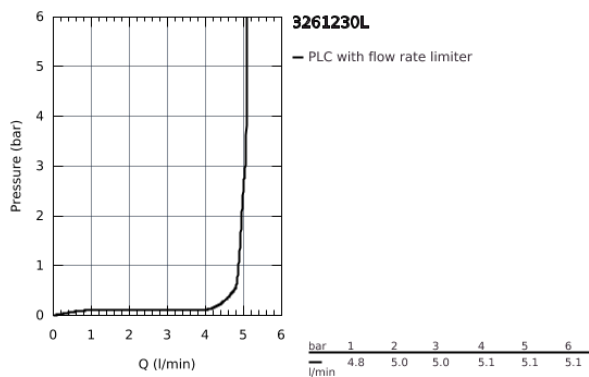

32 612 30L **GROHE PLUS BASIN MIXER 1/2"**
S-SIZE

PRODUCT DESCRIPTION

- monobloc installation
- metal lever
- 28 mm ceramic cartridge
with **GROHE SilkMove**
- with temperature limiter
- **GROHE StarLight** chrome finish
- **GROHE FastFixation Plus** installation system
- mousseur
- pop-up waste set 1 1/4"

- flexible connection hoses

- for **low pressure**
- min. recommended pressure 0.2 bar

32 612 30L GROHE PLUS BASIN MIXER 1/2" S-SIZE

SPARE PARTS, August 2018 – now

- 1: Lever (Order-nr. 48452000)
 - 2: retaining ring (Order-nr. 07419000)
 - 3: Cartridge (Order-nr. 46580000)
 - 4: Pop-up rod (Order-nr. 46739000)
 - 5: Flow straightener (Order-nr. 48258000)
 - 6: Shank mounting kit (Order-nr. 46645000)
 - 7: Pop-up waste set 1 1/4" (Order-nr. 28910000)
 - 7.1: Chrome bath plug (Order-nr. 07182000)
 - 7.2: Eccentric rod (Order-nr. 07052000)
 - 8: Eccentric rod (Order-nr. 07341000)*
 - 9: Mounting wrench (Order-nr. 19017000)*
- * Optional accessories