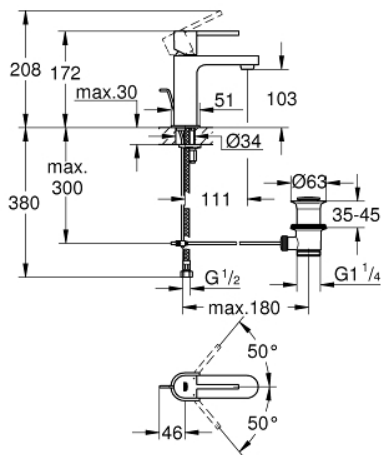

32 612 30L **GROHE PLUS BASIN MIXER 1/2"**
S-SIZE

PRODUCT DESCRIPTION

- monobloc installation
- metal lever
- 28 mm ceramic cartridge
with **GROHE SilkMove**
- with temperature limiter
- **GROHE StarLight** chrome finish
- **GROHE FastFixation Plus** installation system
- mousseur
- pop-up waste set 1 1/4"

- flexible connection hoses

- for **low pressure**
- min. recommended pressure 0.2 bar

32 612 30L GROHE PLUS BASIN MIXER 1/2" S-SIZE

SPARE PARTS, August 2018 – now

- 1: Lever (Order-nr. 48452000)
 - 2: retaining ring (Order-nr. 07419000)
 - 3: Cartridge (Order-nr. 46580000)
 - 4: Pop-up rod (Order-nr. 46739000)
 - 5: Flow straightener (Order-nr. 48258000)
 - 6: Shank mounting kit (Order-nr. 46645000)
 - 7: Pop-up waste set 1 1/4" (Order-nr. 28910000)
 - 7.1: Chrome bath plug (Order-nr. 07182000)
 - 7.2: Eccentric rod (Order-nr. 07052000)
 - 8: Eccentric rod (Order-nr. 07341000)*
 - 9: Mounting wrench (Order-nr. 19017000)*
- * Optional accessories