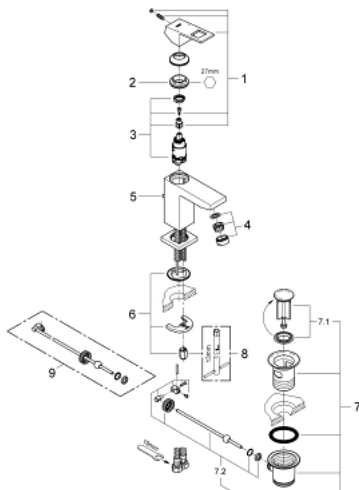

23 127 000 **EUROCUBE BASIN MIXER 1/2"**  
**S-SIZE**

**PRODUCT DESCRIPTION**

- monobloc installation
- metal lever
- 28 mm ceramic cartridge  
with **GROHE SilkMove**
- temperature limiter
- **GROHE StarLight** chrome finish
- **GROHE FastFixation Plus** installation system
- mousseur
- pop-up waste set 1 1/4"
  
- flexible connection hoses

23 127 000 **EUROCUBE BASIN MIXER 1/2"**  
**S-SIZE**

**SPARE PARTS**, September 2010 – now

- 1: Lever (Order-nr. 46786000)
  - 2: retaining ring (Order-nr. 46715000)
  - 3: Cartridge (Order-nr. 46580000)
  - 4: Flow restrictor (Order-nr. 13929000)
  - 5: Pop-up rod (Order-nr. 46787000)
  - 6: Shank mounting kit (Order-nr. 46645000)
  - 7: Pop-up waste set 1 1/4" (Order-nr. 28910000)
  - 7.1: Chrome bath plug (Order-nr. 07182000)
  - 7.2: Eccentric rod (Order-nr. 07052000)
  - 8: Mounting wrench (Order-nr. 19017000)\*
  - 9: Eccentric rod (Order-nr. 07341000)\*
- \* Optional accessories