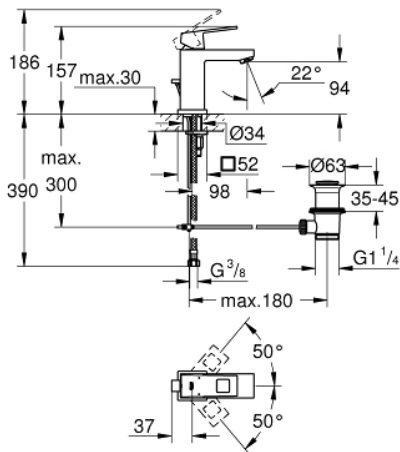

23 127 000 **EUROCUBE BASIN MIXER 1/2"**  
**S-SIZE**

**PRODUCT DESCRIPTION**

- monobloc installation
- metal lever
- 28 mm ceramic cartridge  
with **GROHE SilkMove**
- temperature limiter
- **GROHE StarLight** chrome finish
- **GROHE FastFixation Plus** installation system
- mousseur
- pop-up waste set 1 1/4"
  
- flexible connection hoses

23 127 000 **EUROCUBE BASIN MIXER 1/2"**  
**S-SIZE**

**SPARE PARTS**, September 2010 – now

- 1: Lever (Order-nr. 46786000)
  - 2: retaining ring (Order-nr. 46715000)
  - 3: Cartridge (Order-nr. 46580000)
  - 4: Flow restrictor (Order-nr. 13929000)
  - 5: Pop-up rod (Order-nr. 46787000)
  - 6: Shank mounting kit (Order-nr. 46645000)
  - 7: Pop-up waste set 1 1/4" (Order-nr. 28910000)
  - 7.1: Chrome bath plug (Order-nr. 07182000)
  - 7.2: Eccentric rod (Order-nr. 07052000)
  - 8: Mounting wrench (Order-nr. 19017000)\*
  - 9: Eccentric rod (Order-nr. 07341000)\*
- \* Optional accessories