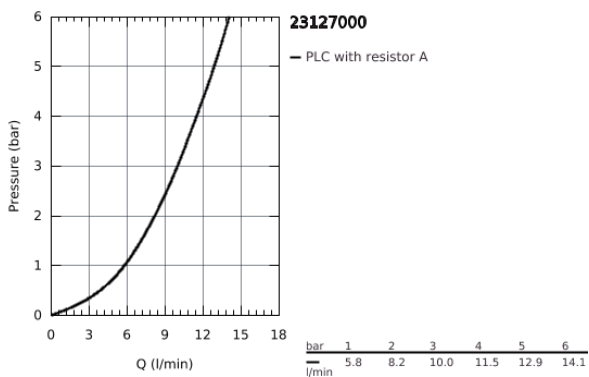

23 127 000 **EUROCUBE BASIN MIXER 1/2"**  
**S-SIZE**

**PRODUCT DESCRIPTION**

- monobloc installation
- metal lever
- 28 mm ceramic cartridge  
with **GROHE SilkMove**
- temperature limiter
- **GROHE StarLight** chrome finish
- **GROHE FastFixation Plus** installation system
- mousseur
- pop-up waste set 1 1/4"
  
- flexible connection hoses

23 127 000 **EUROCUBE BASIN MIXER 1/2"**  
**S-SIZE**

**SPARE PARTS**, September 2010 – now

- 1: Lever (Order-nr. 46786000)
  - 2: retaining ring (Order-nr. 46715000)
  - 3: Cartridge (Order-nr. 46580000)
  - 4: Flow restrictor (Order-nr. 13929000)
  - 5: Pop-up rod (Order-nr. 46787000)
  - 6: Shank mounting kit (Order-nr. 46645000)
  - 7: Pop-up waste set 1 1/4" (Order-nr. 28910000)
  - 7.1: Chrome bath plug (Order-nr. 07182000)
  - 7.2: Eccentric rod (Order-nr. 07052000)
  - 8: Mounting wrench (Order-nr. 19017000)\*
  - 9: Eccentric rod (Order-nr. 07341000)\*
- \* Optional accessories