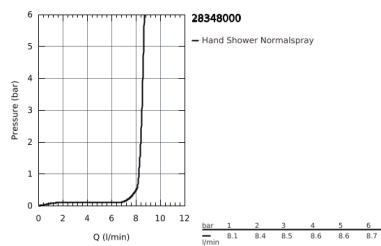

28 348 000 SENA WALL HOLDER SET 1 SPRAY

PRODUCT DESCRIPTION

- material: metal
- hand shower Sena Stick (28 034 000)
- wall shower holder (28 690)
- shower hose (28 151 000)
- **GROHE DreamSpray** perfect spray pattern
- **GROHE StarLight** chrome finish
- **SpeedClean** anti-limescale system
- **Inner WaterGuide** for a longer life

28 348 000 SENA WALL HOLDER SET 1 SPRAY

SPARE PARTS, January 2001 – now

1: Hand shower 1 spray (Order-nr. 28034000)

2: Shower hose (Order-nr. 28151000)

3: Wall hand Shower holder (Order-nr. 28690000)