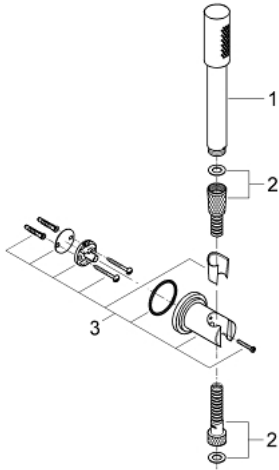

28 348 000 SENA WALL HOLDER SET 1 SPRAY

PRODUCT DESCRIPTION

- material: metal
- hand shower Sena Stick (28 034 000)
- wall shower holder (28 690)
- shower hose (28 151 000)
- **GROHE DreamSpray** perfect spray pattern
- **GROHE StarLight** chrome finish
- **SpeedClean** anti-limescale system
- **Inner WaterGuide** for a longer life

28 348 000 SENA WALL HOLDER SET 1 SPRAY

SPARE PARTS, January 2001 – now

1: Hand shower 1 spray (Order-nr. 28034000)

2: Shower hose (Order-nr. 28151000)

3: Wall hand Shower holder (Order-nr. 28690000)