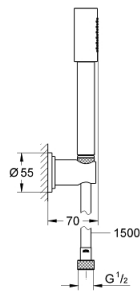

28 348 000 SENA WALL HOLDER SET 1 SPRAY

PRODUCT DESCRIPTION

- material: metal
- hand shower Sena Stick (28 034 000)
- wall shower holder (28 690)
- shower hose (28 151 000)
- **GROHE DreamSpray** perfect spray pattern
- **GROHE StarLight** chrome finish
- **SpeedClean** anti-limescale system
- **Inner WaterGuide** for a longer life

28 348 000 SENA WALL HOLDER SET 1 SPRAY

SPARE PARTS, January 2001 – now

1: Hand shower 1 spray (Order-nr. 28034000)

2: Shower hose (Order-nr. 28151000)

3: Wall hand Shower holder (Order-nr. 28690000)