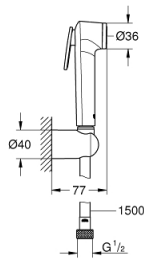

### PRODUCT DESCRIPTION

- Consisting of:
- hand shower with trigger control (27 512 001)
- wall shower holder (28 605)
- Silverflex Longlife shower hose 1500 mm (26 346)
- **GROHE StarLight** chrome finish
- **SpeedClean** anti-limescale system
- **Inner WaterGuide** for a longer life
- **Twistfree** preventing the hose from twisting
- Please refer to local norms regarding installation.