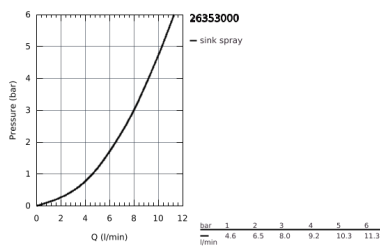

## 26 353 000 TEMPESTA-F TRIGGER SPRAY 30 WALL HOLDER SET 1 SPRAY

### PRODUCT DESCRIPTION

- Consisting of:
- hand shower with trigger control (27 512 001)
- wall shower holder (28 605)
- Silverflex Longlife shower hose 1500 mm (26 346)
- **GROHE StarLight** chrome finish
- **SpeedClean** anti-limescale system
- **Inner WaterGuide** for a longer life
- **Twistfree** preventing the hose from twisting
- Please refer to local norms regarding installation.