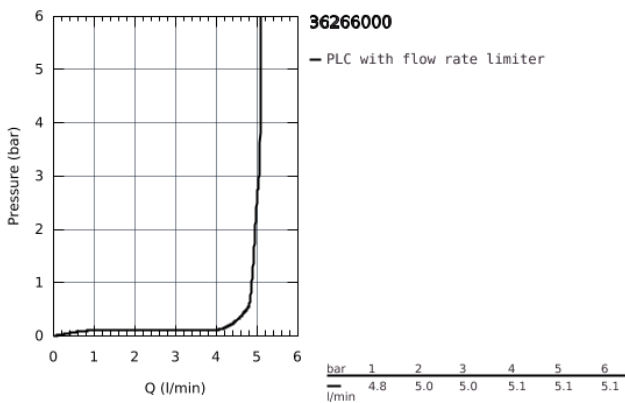

36 266 000 **EUROECO COSMOPOLITAN T SELF-CLOSING PILLAR TAP 1/2"**

**PRODUCT DESCRIPTION**

- Colour: Chrome
- wall mounted
- marking: blue/red
- GROHE Long-Life finish
- GROHE Water Saving - Less water, perfect flow
- 5.7 l/min flow rate
- 3 adjustable flow times: short - medium - long (factory setting: short), approx. 7, 15, 30 sec (pressure dependent)
- escutcheon

## 36 266 000 EUROECO COSMOPOLITAN T SELF-CLOSING PILLAR TAP 1/2"

**SPARE PARTS**, February 2016 – now

1: Cartridge (Spare part-nr. 42383000)

1.1: Replacement kit for seal (Spare part-nr. 4271500M)

1.2: Rings (Spare part-nr. 4282000M)

2: Flow restrictor (Spare part-nr. 48159000)