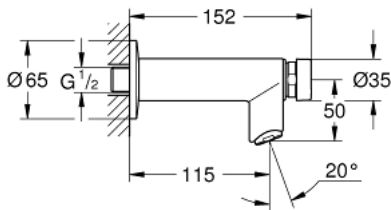

36 266 000 **EUROECO COSMOPOLITAN T SELF-CLOSING PILLAR TAP 1/2"**

**PRODUCT DESCRIPTION**

- Colour: Chrome
- wall mounted
- marking: blue/red
- GROHE Long-Life finish
- GROHE Water Saving - Less water, perfect flow
- 5.7 l/min flow rate
- 3 adjustable flow times: short - medium - long (factory setting: short), approx. 7, 15, 30 sec (pressure dependent)
- escutcheon

## 36 266 000 EUROECO COSMOPOLITAN T SELF-CLOSING PILLAR TAP 1/2"

**SPARE PARTS**, February 2016 – now

1: Cartridge (Spare part-nr. 42383000)

1.1: Replacement kit for seal (Spare part-nr. 4271500M)

1.2: Rings (Spare part-nr. 4282000M)

2: Flow restrictor (Spare part-nr. 48159000)