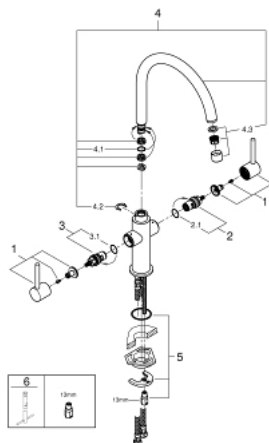

### 30 190 000 AMBI COSMOPOLITAN TWO HANDLE SINK MIXER 1/2"

**PRODUCT DESCRIPTION**

- Colour: Chrome
- monobloc installation
- GROHE Long-Life finish
- ceramic headpart
- mousseur
- swivel tubular spout
- selectable swivel area : 0° / 150° / 360°
- with lever handles
  
- flexible connection hoses
  
- lever opens to the front, protecting the backsplash
- rapid installation system
- 3/8" adapter available for international use
  
- min. recommended pressure 0.4 bar
  
- GROHE QuickTool included

## 30 190 000 AMBI COSMOPOLITAN TWO HANDLE SINK MIXER 1/2"

### SPARE PARTS, August 2016 – now

- 1: handle neutral (Spare part-nr. 48175000)
- 2: Ceramic headpart, 1/2" (Spare part-nr. 45882000)
- 2.1: O-Ring Ø18,2 x Ø1,7 (Spare part-nr. 0392400M)
- 3: Ceramic headpart, 1/2" (Spare part-nr. 45883000)
- 3.1: O-Ring Ø18,2 x Ø1,7 (Spare part-nr. 0392400M)
- 4: Biflo spout (Spare part-nr. 13337000)
- 4.1: O-Ring Ø13,5 x Ø2,75 (Spare part-nr. 0128500M)
- 4.2: Safety ring (Spare part-nr. 0485300M)
- 4.3: Flow restrictor (Spare part-nr. 48174000)
- 5: Shank mounting kit (Spare part-nr. 46249000)
- 6: Mounting wrench (Spare part-nr. 19017000)\*