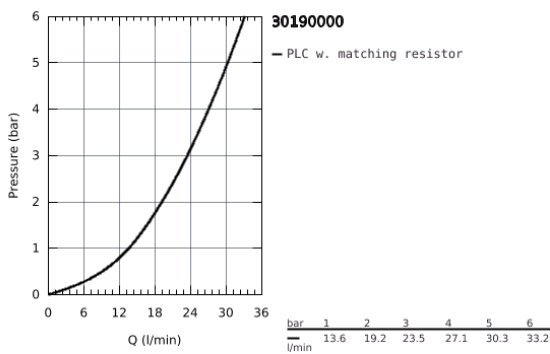

### 30 190 000 AMBI COSMOPOLITAN TWO HANDLE SINK MIXER 1/2"

**PRODUCT DESCRIPTION**

- Colour: Chrome
- monobloc installation
- GROHE Long-Life finish
- ceramic headpart
- mousseur
- swivel tubular spout
- selectable swivel area : 0° / 150° / 360°
- with lever handles
  
- flexible connection hoses
  
- lever opens to the front, protecting the backsplash
- rapid installation system
- 3/8" adapter available for international use
  
- min. recommended pressure 0.4 bar
  
- GROHE QuickTool included

## 30 190 000 AMBI COSMOPOLITAN TWO HANDLE SINK MIXER 1/2"