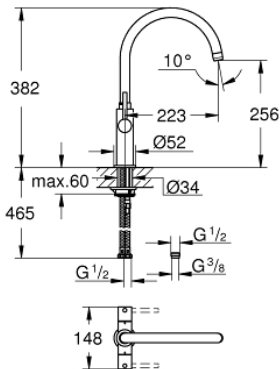

### 30 190 000 AMBI COSMOPOLITAN TWO HANDLE SINK MIXER 1/2"

**PRODUCT DESCRIPTION**

- Colour: Chrome
- monobloc installation
- GROHE Long-Life finish
- ceramic headpart
- mousseur
- swivel tubular spout
- selectable swivel area : 0° / 150° / 360°
- with lever handles
  
- flexible connection hoses
  
- lever opens to the front, protecting the backsplash
- rapid installation system
- 3/8" adapter available for international use
  
- min. recommended pressure 0.4 bar
  
- GROHE QuickTool included

## 30 190 000 AMBI COSMOPOLITAN TWO HANDLE SINK MIXER 1/2"

### SPARE PARTS, August 2016 – now

- 1: handle neutral (Spare part-nr. 48175000)
- 2: Ceramic headpart, 1/2" (Spare part-nr. 45882000)
- 2.1: O-Ring Ø18,2 x Ø1,7 (Spare part-nr. 0392400M)
- 3: Ceramic headpart, 1/2" (Spare part-nr. 45883000)
- 3.1: O-Ring Ø18,2 x Ø1,7 (Spare part-nr. 0392400M)
- 4: Biflo spout (Spare part-nr. 13337000)
- 4.1: O-Ring Ø13,5 x Ø2,75 (Spare part-nr. 0128500M)
- 4.2: Safety ring (Spare part-nr. 0485300M)
- 4.3: Flow restrictor (Spare part-nr. 48174000)
- 5: Shank mounting kit (Spare part-nr. 46249000)
- 6: Mounting wrench (Spare part-nr. 19017000)\*