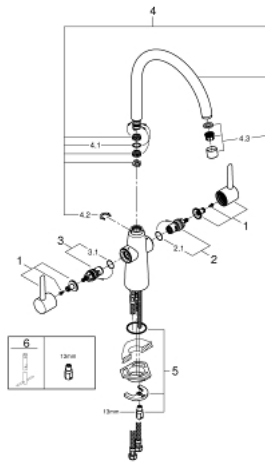

30 189 000 AMBI TWO HANDLE SINK MIXER 1/2"

PRODUCT DESCRIPTION

- Colour: Chrome
- monobloc installation
- GROHE Long-Life finish
- ceramic headparts 1/2", 90°
- mousseur
- swivel tubular spout
- selectable swivel area : 0° / 150° / 360°
- with lever handles
- lever opens to the front, protecting the backsplash
- flexible connection hoses 1/2"
- rapid installation system
- 3/8" adapter available for international use
- min. recommended pressure 0.4 bar
- GROHE QuickTool included

30 189 000 **AMBI TWO HANDLE SINK MIXER 1/2"**

SPARE PARTS, August 2016 – now

- 1: handle neutral (Spare part-nr. 48172000)
- 2: Ceramic headpart, 1/2" (Spare part-nr. 45882000)
- 2.1: O-Ring Ø18,2 x Ø1,7 (Spare part-nr. 0392400M)
- 3: Ceramic headpart, 1/2" (Spare part-nr. 45883000)
- 3.1: O-Ring Ø18,2 x Ø1,7 (Spare part-nr. 0392400M)
- 4: Biflo spout (Spare part-nr. 13337000)
- 4.1: O-Ring Ø13,5 x Ø2,75 (Spare part-nr. 0128500M)
- 4.2: Safety ring (Spare part-nr. 0485300M)
- 4.3: Flow restrictor (Spare part-nr. 48174000)
- 5: Shank mounting kit (Spare part-nr. 46249000)
- 6: Mounting wrench (Spare part-nr. 19017000)*