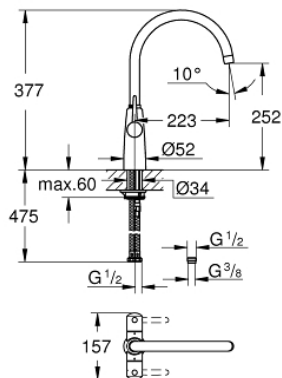

30 189 000 AMBI TWO HANDLE SINK MIXER 1/2"

PRODUCT DESCRIPTION

- Colour: Chrome
- monobloc installation
- GROHE Long-Life finish
- ceramic headparts 1/2", 90°
- mousseur
- swivel tubular spout
- selectable swivel area : 0° / 150° / 360°
- with lever handles
- lever opens to the front, protecting the backsplash
- flexible connection hoses 1/2"
- rapid installation system
- 3/8" adapter available for international use
- min. recommended pressure 0.4 bar
- GROHE QuickTool included

30 189 000 **AMBI TWO HANDLE SINK MIXER 1/2"**

SPARE PARTS, August 2016 – now

- 1: handle neutral (Spare part-nr. 48172000)
- 2: Ceramic headpart, 1/2" (Spare part-nr. 45882000)
- 2.1: O-Ring Ø18,2 x Ø1,7 (Spare part-nr. 0392400M)
- 3: Ceramic headpart, 1/2" (Spare part-nr. 45883000)
- 3.1: O-Ring Ø18,2 x Ø1,7 (Spare part-nr. 0392400M)
- 4: Biflo spout (Spare part-nr. 13337000)
- 4.1: O-Ring Ø13,5 x Ø2,75 (Spare part-nr. 0128500M)
- 4.2: Safety ring (Spare part-nr. 0485300M)
- 4.3: Flow restrictor (Spare part-nr. 48174000)
- 5: Shank mounting kit (Spare part-nr. 46249000)
- 6: Mounting wrench (Spare part-nr. 19017000)*