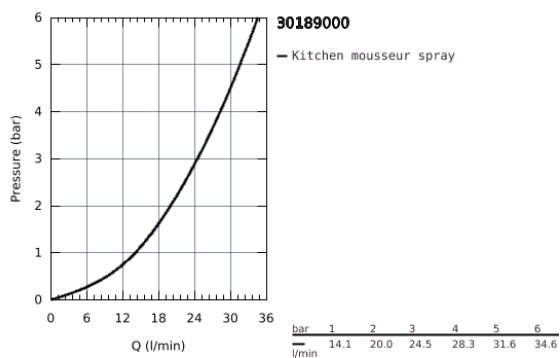

30 189 000 AMBI TWO HANDLE SINK MIXER 1/2"

PRODUCT DESCRIPTION

- Colour: Chrome
- monobloc installation
- GROHE Long-Life finish
- ceramic headparts 1/2", 90°
- mousseur
- swivel tubular spout
- selectable swivel area : 0° / 150° / 360°
- with lever handles
- lever opens to the front, protecting the backsplash
- flexible connection hoses 1/2"
- rapid installation system
- 3/8" adapter available for international use
- min. recommended pressure 0.4 bar
- GROHE QuickTool included

30 189 000 **AMBI TWO HANDLE SINK MIXER 1/2"**

SPARE PARTS, August 2016 – now

- 1: handle neutral (Spare part-nr. 48172000)
- 2: Ceramic headpart, 1/2" (Spare part-nr. 45882000)
- 2.1: O-Ring Ø18,2 x Ø1,7 (Spare part-nr. 0392400M)
- 3: Ceramic headpart, 1/2" (Spare part-nr. 45883000)
- 3.1: O-Ring Ø18,2 x Ø1,7 (Spare part-nr. 0392400M)
- 4: Biflo spout (Spare part-nr. 13337000)
- 4.1: O-Ring Ø13,5 x Ø2,75 (Spare part-nr. 0128500M)
- 4.2: Safety ring (Spare part-nr. 0485300M)
- 4.3: Flow restrictor (Spare part-nr. 48174000)
- 5: Shank mounting kit (Spare part-nr. 46249000)
- 6: Mounting wrench (Spare part-nr. 19017000)*