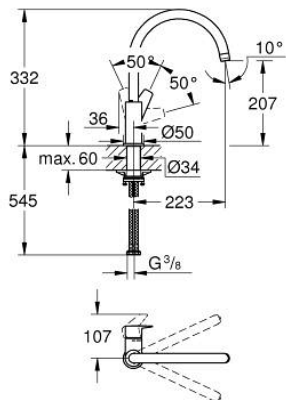

31 367 001 **BAUEDGE SINGLE-LEVER SINK MIXER 1/2"**

PRODUCT DESCRIPTION

- Colour: Chrome
- high spout
- monobloc installation
- GROHE Long-Life finish
- GROHE Long-Life 28 mm ceramic cartridge
- Lead and Nickel Free Inner Water Ways
- spout with mousseur
- swivel tubular spout
- swivel area 360°
- flexible connection hoses
- metal fixation set
- maximum flow rate (at 3 bar): 11.5 l/min

31 367 001 BAUEDGE SINGLE-LEVER SINK MIXER 1/2"

SPARE PARTS, April 2020 – now

1: Cartridge (Spare part-nr. 46963000)

2: Flow restrictor (Spare part-nr. 13967000)

3: Mounting set (Spare part-nr. 48477000)

4: Shank fastening assembly (Spare part-nr. 48384000)*