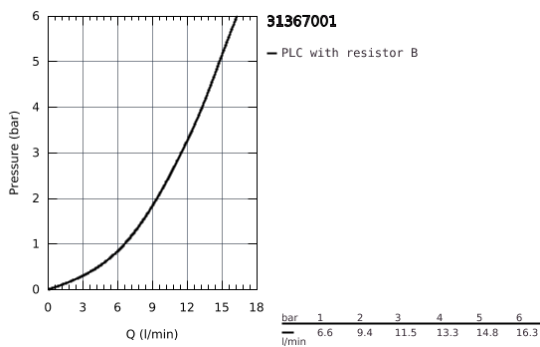

31 367 001 **BAUEDGE SINGLE-LEVER SINK MIXER 1/2"**

PRODUCT DESCRIPTION

- Colour: Chrome
- high spout
- monobloc installation
- GROHE Long-Life finish
- GROHE Long-Life 28 mm ceramic cartridge
- Lead and Nickel Free Inner Water Ways
- spout with mousseur
- swivel tubular spout
- swivel area 360°
- flexible connection hoses
- metal fixation set
- maximum flow rate (at 3 bar): 11.5 l/min

31 367 001 BAUEDGE SINGLE-LEVER SINK MIXER 1/2"

SPARE PARTS, April 2020 – now

1: Cartridge (Spare part-nr. 46963000)

2: Flow restrictor (Spare part-nr. 13967000)

3: Mounting set (Spare part-nr. 48477000)

4: Shank fastening assembly (Spare part-nr. 48384000)*