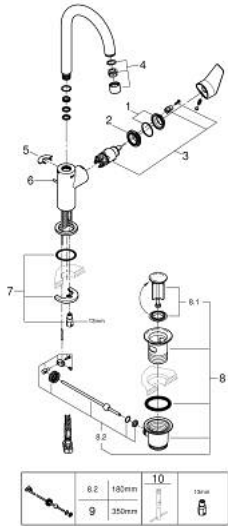

23 760 001 **BAUEDGE SINGLE-LEVER BASIN MIXER 1/2"**
L-SIZE

PRODUCT DESCRIPTION

- Colour: Chrome
 - monobloc installation
 - metal lever
 - GROHE Long-Life 28 mm ceramic cartridge
 - with temperature limiter
 - GROHE Long-Life finish
 - GROHE Water Saving - Less water, perfect flow
 - maximum flow rate (at 3 bar): 5 l/min
 - rapid installation system
 - swivel tubular spout
 - plastic pop-up waste set 1 1/4"
-
- flexible connection hoses
-
- professional edition

23 760 001 **BAUEDGE SINGLE-LEVER BASIN MIXER 1/2"**
L-SIZE

SPARE PARTS, September 2018 – now

1: Shield for cross handle (Spare part-nr. 46581000)

2: retaining ring (Spare part-nr. 46715000)

3: Cartridge (Spare part-nr. 46580000)

4: Flow restrictor (Spare part-nr. 13935000)

5: Safety ring (Spare part-nr. 4825700M)

6: Pop-up rod (Spare part-nr. 46739000)

7: Shank mounting kit (Spare part-nr. 46249000)

8: Pop-up waste set 1 1/4" (Spare part-nr. 28910000)

8.1: Chrome bath plug (Spare part-nr. 07182000)

8.2: Eccentric rod (Spare part-nr. 07052000)

9: Eccentric rod (Spare part-nr. 07341000)*

10: Mounting wrench (Spare part-nr. 19017000)*

* Optional accessories