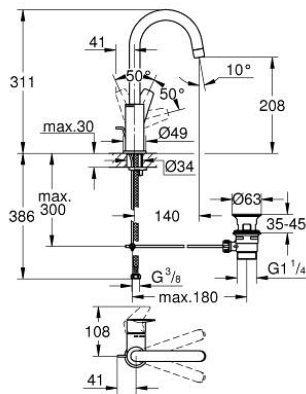

23 760 001 **BAUEDGE SINGLE-LEVER BASIN MIXER 1/2"**
L-SIZE

PRODUCT DESCRIPTION

- Colour: Chrome
 - monobloc installation
 - metal lever
 - GROHE Long-Life 28 mm ceramic cartridge
 - with temperature limiter
 - GROHE Long-Life finish
 - GROHE Water Saving - Less water, perfect flow
 - maximum flow rate (at 3 bar): 5 l/min
 - rapid installation system
 - swivel tubular spout
 - plastic pop-up waste set 1 1/4"
-
- flexible connection hoses
-
- professional edition

23 760 001 **BAUEDGE SINGLE-LEVER BASIN MIXER 1/2"**
L-SIZE

SPARE PARTS, September 2018 – now

1: Shield for cross handle (Spare part-nr. 46581000)

2: retaining ring (Spare part-nr. 46715000)

3: Cartridge (Spare part-nr. 46580000)

4: Flow restrictor (Spare part-nr. 13935000)

5: Safety ring (Spare part-nr. 4825700M)

6: Pop-up rod (Spare part-nr. 46739000)

7: Shank mounting kit (Spare part-nr. 46249000)

8: Pop-up waste set 1 1/4" (Spare part-nr. 28910000)

8.1: Chrome bath plug (Spare part-nr. 07182000)

8.2: Eccentric rod (Spare part-nr. 07052000)

9: Eccentric rod (Spare part-nr. 07341000)*

10: Mounting wrench (Spare part-nr. 19017000)*

* Optional accessories