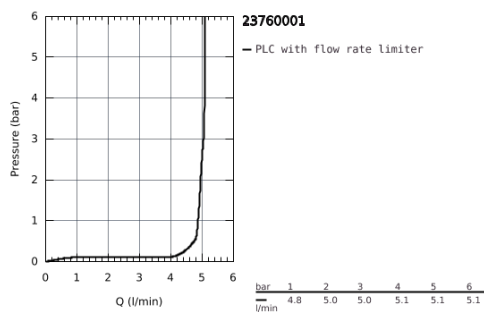

23 760 001 **BAUEDGE SINGLE-LEVER BASIN MIXER 1/2"**
L-SIZE

PRODUCT DESCRIPTION

- Colour: Chrome
 - monobloc installation
 - metal lever
 - GROHE Long-Life 28 mm ceramic cartridge
 - with temperature limiter
 - GROHE Long-Life finish
 - GROHE Water Saving - Less water, perfect flow
 - maximum flow rate (at 3 bar): 5 l/min
 - rapid installation system
 - swivel tubular spout
 - plastic pop-up waste set 1 1/4"
-
- flexible connection hoses
-
- professional edition

23 760 001 **BAUEDGE SINGLE-LEVER BASIN MIXER 1/2"**
L-SIZE

SPARE PARTS, September 2018 – now

1: Shield for cross handle (Spare part-nr. 46581000)

2: retaining ring (Spare part-nr. 46715000)

3: Cartridge (Spare part-nr. 46580000)