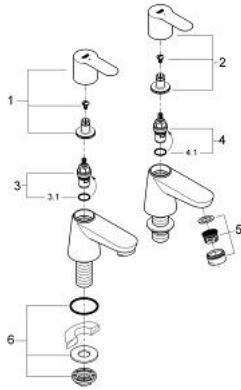

20 421 00M BAUEDGE BASIN TAP 1/2"

PRODUCT DESCRIPTION

- Colour: Chrome
- metal lever
- ceramic headpart
- GROHE Long-Life finish
- GROHE Water Saving - Less water, perfect flow
- maximum flow rate (at 3 bar): 5 l/min
- mousseur
- 2 pieces

20 421 00M BAUEDGE BASIN TAP 1/2"

SPARE PARTS, July 2013 – now

- 1: BauEdge handle red (Spare part-nr. 48246000)
- 1.1: Replacement handle connection kit (Spare part-nr. 45186000)
- 1.1.1: O-Ring Ø18,2 x Ø1,7 (Spare part-nr. 0392400M)
- 2: Lever (Spare part-nr. 48028000)
- 2.1: Replacement handle connection kit (Spare part-nr. 45186000)
- 3: Ceramic headpart, 1/2" (Spare part-nr. 45883000)
- 3.1: O-Ring Ø18,2 x Ø1,7 (Spare part-nr. 0392400M)
- 4: Ceramic headpart, 1/2" (Spare part-nr. 45882000)
- 4.1: O-Ring Ø18,2 x Ø1,7 (Spare part-nr. 0392400M)
- 5: Flow restrictor (Spare part-nr. 13952000)
- 6: Shank mounting kit (Spare part-nr. 45004000)