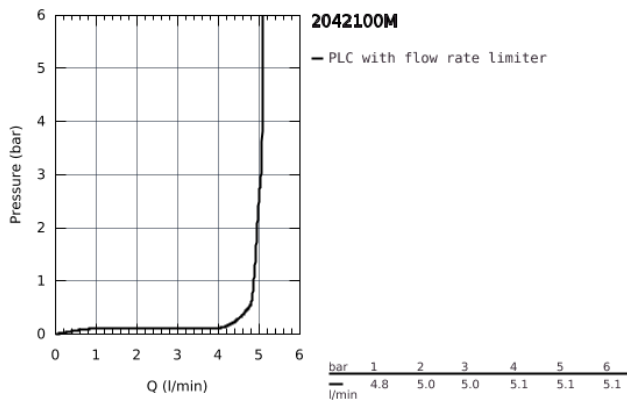

20 421 00M BAUEDGE BASIN TAP 1/2"

PRODUCT DESCRIPTION

- Colour: Chrome
- metal lever
- ceramic headpart
- GROHE Long-Life finish
- GROHE Water Saving - Less water, perfect flow
- maximum flow rate (at 3 bar): 5 l/min
- mousseur
- 2 pieces

20 421 00M BAUEDGE BASIN TAP 1/2"

SPARE PARTS, July 2013 – now

- 1: BauEdge handle red (Spare part-nr. 48246000)
- 1.1: Replacement handle connection kit (Spare part-nr. 45186000)
- 1.1.1: O-Ring Ø18,2 x Ø1,7 (Spare part-nr. 0392400M)
- 2: Lever (Spare part-nr. 48028000)
- 2.1: Replacement handle connection kit (Spare part-nr. 45186000)
- 3: Ceramic headpart, 1/2" (Spare part-nr. 45883000)
- 3.1: O-Ring Ø18,2 x Ø1,7 (Spare part-nr. 0392400M)
- 4: Ceramic headpart, 1/2" (Spare part-nr. 45882000)
- 4.1: O-Ring Ø18,2 x Ø1,7 (Spare part-nr. 0392400M)
- 5: Flow restrictor (Spare part-nr. 13952000)
- 6: Shank mounting kit (Spare part-nr. 45004000)