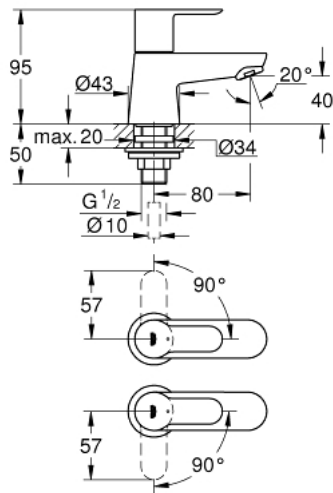

20 421 00M BAUEDGE BASIN TAP 1/2"

PRODUCT DESCRIPTION

- Colour: Chrome
- metal lever
- ceramic headpart
- GROHE Long-Life finish
- GROHE Water Saving - Less water, perfect flow
- maximum flow rate (at 3 bar): 5 l/min
- mousseur
- 2 pieces

20 421 00M BAUEDGE BASIN TAP 1/2"

SPARE PARTS, July 2013 – now

- 1: BauEdge handle red (Spare part-nr. 48246000)
- 1.1: Replacement handle connection kit (Spare part-nr. 45186000)
- 1.1.1: O-Ring Ø18,2 x Ø1,7 (Spare part-nr. 0392400M)
- 2: Lever (Spare part-nr. 48028000)
- 2.1: Replacement handle connection kit (Spare part-nr. 45186000)
- 3: Ceramic headpart, 1/2" (Spare part-nr. 45883000)
- 3.1: O-Ring Ø18,2 x Ø1,7 (Spare part-nr. 0392400M)
- 4: Ceramic headpart, 1/2" (Spare part-nr. 45882000)
- 4.1: O-Ring Ø18,2 x Ø1,7 (Spare part-nr. 0392400M)
- 5: Flow restrictor (Spare part-nr. 13952000)
- 6: Shank mounting kit (Spare part-nr. 45004000)