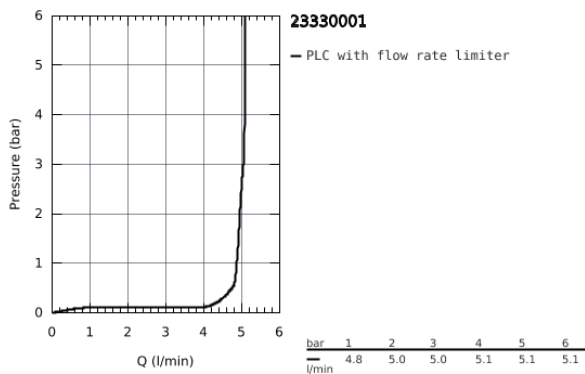

23 330 001 **BAUEDGE BASIN MIXER 1/2"**  
**S-SIZE**

**PRODUCT DESCRIPTION**

- Colour: Chrome
  - monobloc installation
  - metal lever
  - GROHE Long-Life 28 mm ceramic cartridge
  - with temperature limiter
  - GROHE Long-Life finish
  - Lead and Nickel Free Inner Water Ways
  - GROHE Water Saving - Less water, perfect flow
  - maximum flow rate (at 3 bar): 5 l/min
  - rapid installation system
  - smooth body
- 
- flexible connection hoses
  - professional edition

23 330 001 **BAUEDGE BASIN MIXER 1/2"**  
**S-SIZE**

**SPARE PARTS**, September 2018 – now

- 1: Cartridge (Spare part-nr. 48518000)
- 2: Flow restrictor (Spare part-nr. 48159000)
- 3: Shank mounting kit (Spare part-nr. 46249000)
- 4: Waste set with push-open plug (Spare part-nr. 65807000)\*
- 5: Mounting wrench (Spare part-nr. 19017000)\*