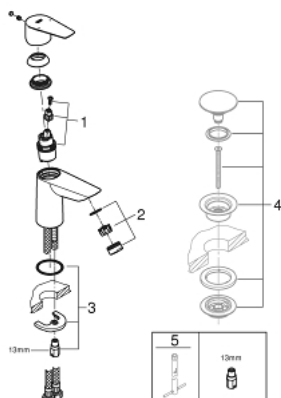

23 330 001 **BAUEDGE BASIN MIXER 1/2"**  
**S-SIZE**

**PRODUCT DESCRIPTION**

- Colour: Chrome
  - monobloc installation
  - metal lever
  - GROHE Long-Life 28 mm ceramic cartridge
  - with temperature limiter
  - GROHE Long-Life finish
  - Lead and Nickel Free Inner Water Ways
  - GROHE Water Saving - Less water, perfect flow
  - maximum flow rate (at 3 bar): 5 l/min
  - rapid installation system
  - smooth body
- 
- flexible connection hoses
  - professional edition

23 330 001 **BAUEDGE BASIN MIXER 1/2"**  
**S-SIZE**

**SPARE PARTS**, September 2018 – now

- 1: Cartridge (Spare part-nr. 48518000)
- 2: Flow restrictor (Spare part-nr. 48159000)
- 3: Shank mounting kit (Spare part-nr. 46249000)
- 4: Waste set with push-open plug (Spare part-nr. 65807000)\*
- 5: Mounting wrench (Spare part-nr. 19017000)\*