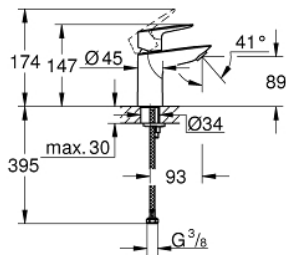

23 330 001 **BAUEDGE BASIN MIXER 1/2"**  
**S-SIZE**

**PRODUCT DESCRIPTION**

- Colour: Chrome
  - monobloc installation
  - metal lever
  - GROHE Long-Life 28 mm ceramic cartridge
  - with temperature limiter
  - GROHE Long-Life finish
  - Lead and Nickel Free Inner Water Ways
  - GROHE Water Saving - Less water, perfect flow
  - maximum flow rate (at 3 bar): 5 l/min
  - rapid installation system
  - smooth body
- 
- flexible connection hoses
  - professional edition

23 330 001 **BAUEDGE BASIN MIXER 1/2"**  
**S-SIZE**

**SPARE PARTS**, September 2018 – now

- 1: Cartridge (Spare part-nr. 48518000)
- 2: Flow restrictor (Spare part-nr. 48159000)
- 3: Shank mounting kit (Spare part-nr. 46249000)
- 4: Waste set with push-open plug (Spare part-nr. 65807000)\*
- 5: Mounting wrench (Spare part-nr. 19017000)\*