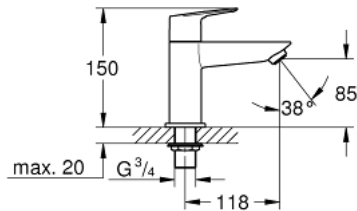

25 231 001 **BAULOO TWO-HANDLED BATH FILLER 1/2"**

**PRODUCT DESCRIPTION**

- Colour: Chrome
- deck mounted
- Ceramic valves 3/4", 90°
- GROHE Long-Life finish

## 25 231 001 BAULOOP TWO-HANDLED BATH FILLER 1/2"

### SPARE PARTS, September 2018 – now

- 1: Replacement handle connection kit (Spare part-nr. 45186000)
- 1.1: O-Ring Ø18,2 x Ø1,7 (Spare part-nr. 0392400M)
- 2: Ceramic headpart 3/4", 180° (Spare part-nr. 45887000)
- 3: Ceramic headpart 3/4", 180° (Spare part-nr. 45888000)
- 4: Flow restrictor (Spare part-nr. 13922000)
- 4.1: Sealing washer (Spare part-nr. 0263700M)
- 5: Repl.kit f.shank fastening 3/4" (Spare part-nr. 45163000)