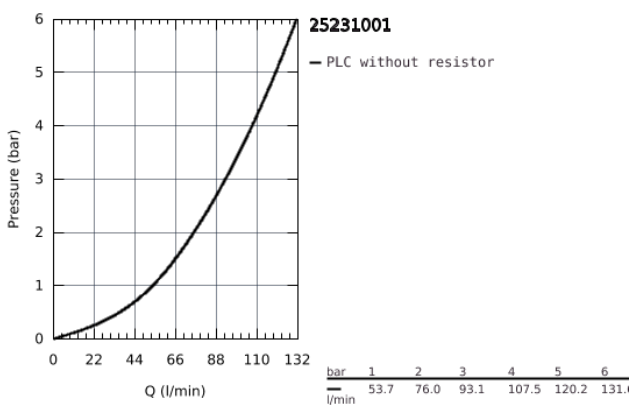

25 231 001 **BAULOO TWO-HANDLED BATH FILLER 1/2"**

**PRODUCT DESCRIPTION**

- Colour: Chrome
- deck mounted
- Ceramic valves 3/4", 90°
- GROHE Long-Life finish

## 25 231 001 BAULOOP TWO-HANDLED BATH FILLER 1/2"

### SPARE PARTS, September 2018 – now

- 1: Replacement handle connection kit (Spare part-nr. 45186000)
- 1.1: O-Ring Ø18,2 x Ø1,7 (Spare part-nr. 0392400M)
- 2: Ceramic headpart 3/4", 180° (Spare part-nr. 45887000)
- 3: Ceramic headpart 3/4", 180° (Spare part-nr. 45888000)
- 4: Flow restrictor (Spare part-nr. 13922000)
- 4.1: Sealing washer (Spare part-nr. 0263700M)
- 5: Repl.kit f.shank fastening 3/4" (Spare part-nr. 45163000)