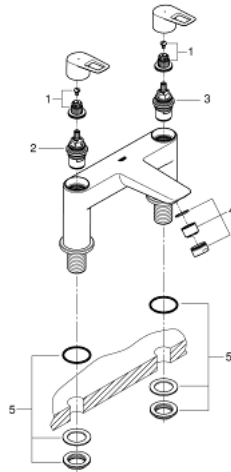

25 231 001 **BAULOO TWO-HANDLED BATH FILLER 1/2"**

**PRODUCT DESCRIPTION**

- Colour: Chrome
- deck mounted
- Ceramic valves 3/4", 90°
- GROHE Long-Life finish

## 25 231 001 BAULOOP TWO-HANDLED BATH FILLER 1/2"

### SPARE PARTS, September 2018 – now

- 1: Replacement handle connection kit (Spare part-nr. 45186000)
- 1.1: O-Ring Ø18,2 x Ø1,7 (Spare part-nr. 0392400M)
- 2: Ceramic headpart 3/4", 180° (Spare part-nr. 45887000)
- 3: Ceramic headpart 3/4", 180° (Spare part-nr. 45888000)
- 4: Flow restrictor (Spare part-nr. 13922000)
- 4.1: Sealing washer (Spare part-nr. 0263700M)
- 5: Repl.kit f.shank fastening 3/4" (Spare part-nr. 45163000)