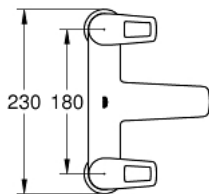

25 231 001 **BAULOO TWO-HANDLED BATH FILLER 1/2"**

**PRODUCT DESCRIPTION**

- Colour: Chrome
- deck mounted
- Ceramic valves 3/4", 90°
- GROHE Long-Life finish

## 25 231 001 BAULOOP TWO-HANDLED BATH FILLER 1/2"

### SPARE PARTS, September 2018 – now

- 1: Replacement handle connection kit (Spare part-nr. 45186000)
- 1.1: O-Ring Ø18,2 x Ø1,7 (Spare part-nr. 0392400M)
- 2: Ceramic headpart 3/4", 180° (Spare part-nr. 45887000)
- 3: Ceramic headpart 3/4", 180° (Spare part-nr. 45888000)
- 4: Flow restrictor (Spare part-nr. 13922000)
- 4.1: Sealing washer (Spare part-nr. 0263700M)
- 5: Repl.kit f.shank fastening 3/4" (Spare part-nr. 45163000)