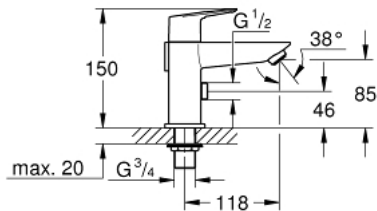

25 232 001 **BAULoop TWO-HANDLED BATH/SHOWER MIXER 1/2"**

PRODUCT DESCRIPTION

- Colour: Chrome
- deck mounted
- metal lever
- Ceramic valves 3/4", 90°
- automatic diverter, lockable: bath/shower
- integrated non-return valve
- GROHE Long-Life finish
- Min. recommended pressure 0.5 bar

25 232 001 BAULOOK TWO-HANDLED BATH/SHOWER MIXER ½"

SPARE PARTS, September 2018 – now

- 1: Replacement handle connection kit (Spare part-nr. 45186000)
- 1.1: O-Ring Ø18,2 x Ø1,7 (Spare part-nr. 0392400M)
- 2: Ceramic headpart ¾", 180° (Spare part-nr. 45887000)
- 3: Ceramic headpart ¾", 180° (Spare part-nr. 45888000)
- 4: Flow restrictor (Spare part-nr. 13922000)
- 4.1: Sealing washer (Spare part-nr. 0263700M)
- 5: Repl.kit f.rotary valve (Spare part-nr. 48038000)
- 6: Non-return valve (Spare part-nr. 08565000)
- 7: Repl.kit f.shank fastening ¾" (Spare part-nr. 45163000)