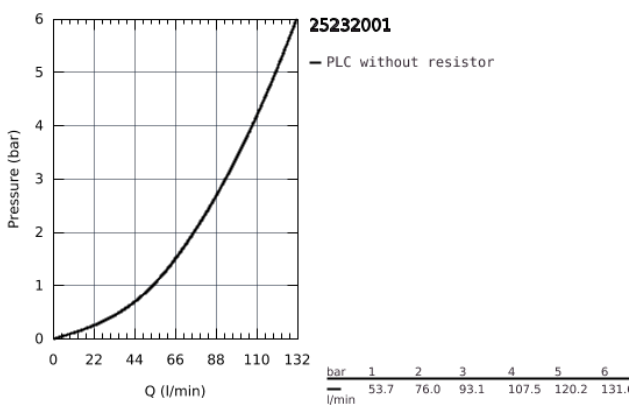

25 232 001 **BAULoop TWO-HANDLED BATH/SHOWER MIXER 1/2"**

PRODUCT DESCRIPTION

- Colour: Chrome
- deck mounted
- metal lever
- Ceramic valves 3/4", 90°
- automatic diverter, lockable: bath/shower
- integrated non-return valve
- GROHE Long-Life finish
- Min. recommended pressure 0.5 bar

25 232 001 BAULOOK TWO-HANDLED BATH/SHOWER MIXER ½"

SPARE PARTS, September 2018 – now

- 1: Replacement handle connection kit (Spare part-nr. 45186000)
- 1.1: O-Ring Ø18,2 x Ø1,7 (Spare part-nr. 0392400M)
- 2: Ceramic headpart ¾", 180° (Spare part-nr. 45887000)
- 3: Ceramic headpart ¾", 180° (Spare part-nr. 45888000)
- 4: Flow restrictor (Spare part-nr. 13922000)
- 4.1: Sealing washer (Spare part-nr. 0263700M)
- 5: Repl.kit f.rotary valve (Spare part-nr. 48038000)
- 6: Non-return valve (Spare part-nr. 08565000)
- 7: Repl.kit f.shank fastening ¾" (Spare part-nr. 45163000)