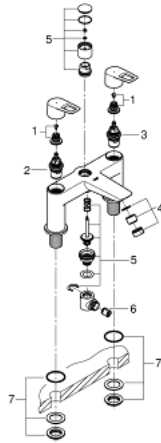

25 232 001 **BAULoop TWO-HANDLED BATH/SHOWER MIXER 1/2"**

PRODUCT DESCRIPTION

- Colour: Chrome
- deck mounted
- metal lever
- Ceramic valves 3/4", 90°
- automatic diverter, lockable: bath/shower
- integrated non-return valve
- GROHE Long-Life finish
- Min. recommended pressure 0.5 bar

25 232 001 BAULOOK TWO-HANDLED BATH/SHOWER MIXER ½"

SPARE PARTS, September 2018 – now

- 1: Replacement handle connection kit (Spare part-nr. 45186000)
- 1.1: O-Ring Ø18,2 x Ø1,7 (Spare part-nr. 0392400M)
- 2: Ceramic headpart ¾", 180° (Spare part-nr. 45887000)
- 3: Ceramic headpart ¾", 180° (Spare part-nr. 45888000)
- 4: Flow restrictor (Spare part-nr. 13922000)
- 4.1: Sealing washer (Spare part-nr. 0263700M)
- 5: Repl.kit f.rotary valve (Spare part-nr. 48038000)
- 6: Non-return valve (Spare part-nr. 08565000)
- 7: Repl.kit f.shank fastening ¾" (Spare part-nr. 45163000)