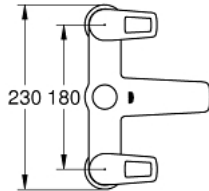

25 232 001 **BAULoop TWO-HANDLED BATH/SHOWER MIXER 1/2"**

PRODUCT DESCRIPTION

- Colour: Chrome
- deck mounted
- metal lever
- Ceramic valves 3/4", 90°
- automatic diverter, lockable: bath/shower
- integrated non-return valve
- GROHE Long-Life finish
- Min. recommended pressure 0.5 bar

25 232 001 BAULOOK TWO-HANDLED BATH/SHOWER MIXER ½"

SPARE PARTS, September 2018 – now

- 1: Replacement handle connection kit (Spare part-nr. 45186000)
- 1.1: O-Ring Ø18,2 x Ø1,7 (Spare part-nr. 0392400M)
- 2: Ceramic headpart ¾", 180° (Spare part-nr. 45887000)
- 3: Ceramic headpart ¾", 180° (Spare part-nr. 45888000)
- 4: Flow restrictor (Spare part-nr. 13922000)
- 4.1: Sealing washer (Spare part-nr. 0263700M)
- 5: Repl.kit f.rotary valve (Spare part-nr. 48038000)
- 6: Non-return valve (Spare part-nr. 08565000)
- 7: Repl.kit f.shank fastening ¾" (Spare part-nr. 45163000)