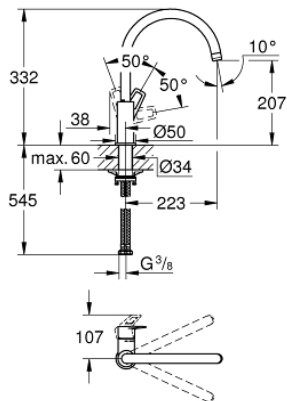

### 31 368 001 BAULOOP SINGLE-LEVER SINK MIXER 1/2"

#### PRODUCT DESCRIPTION

- Colour: Chrome
- high spout
- monobloc installation
- GROHE Long-Life finish
- GROHE Long-Life 28 mm ceramic cartridge
- Lead and Nickel Free Inner Water Ways
- spout with mousseur
- swivel tubular spout
- swivel area 360°
- flexible connection hoses
- metal fixation set
- maximum flow rate (at 3 bar): 11.5 l/min
- for installation on a max. 40 mm worktop fixation set 48 384 000 is needed

## 31 368 001 BAULOOK SINGLE-LEVER SINK MIXER 1/2"

**SPARE PARTS**, April 2020 – now

1: Cartridge (Spare part-nr. 46963000)

2: Flow restrictor (Spare part-nr. 13967000)

3: Mounting set (Spare part-nr. 48477000)

4: Shank fastening assembly (Spare part-nr. 48384000)\*

\* Optional accessories