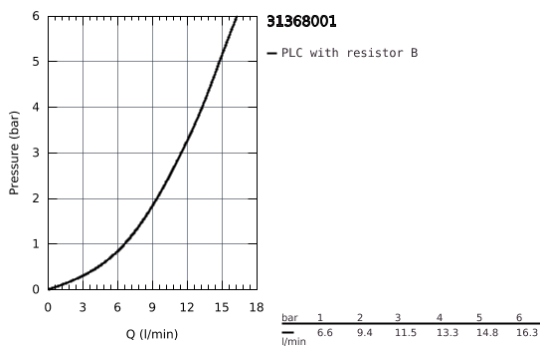

### 31 368 001 BAULOOP SINGLE-LEVER SINK MIXER 1/2"

#### PRODUCT DESCRIPTION

- Colour: Chrome
- high spout
- monobloc installation
- GROHE Long-Life finish
- GROHE Long-Life 28 mm ceramic cartridge
- Lead and Nickel Free Inner Water Ways
- spout with mousseur
- swivel tubular spout
- swivel area 360°
- flexible connection hoses
- metal fixation set
- maximum flow rate (at 3 bar): 11.5 l/min
- for installation on a max. 40 mm worktop fixation set 48 384 000 is needed