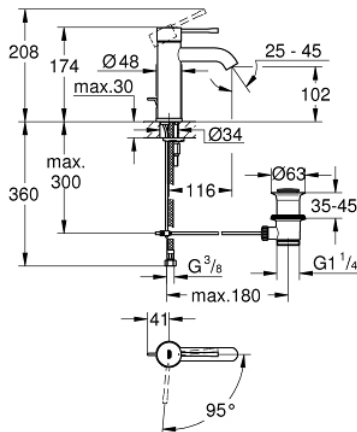

23 591 001 **ESSENCE BASIN MIXER 1/2"**  
**S-SIZE**

**PRODUCT DESCRIPTION**

- Colour: Chrome
  - monobloc installation
  - metal lever
  - GROHE SilkMove Energy Saving 28 mm ceramic cartridge with energy saving function via cold start
  - with temperature limiter
  - GROHE Long-Life finish
  - GROHE Water Saving - Less water, perfect flow
  - maximum flow rate (at 3 bar): 5 l/min
  - GROHE AquaGuide adjustable mousseur
  - GROHE FastFixation Plus installation system
  - pop-up waste set 1 1/4"
- flexible connection hoses

23 591 001 **ESSENCE BASIN MIXER 1/2"**  
**S-SIZE**

**SPARE PARTS**, December 2021 – now

- 1: Lever (Spare part-nr. 46918000)
- 2: retaining ring (Spare part-nr. 46715000)
- 3: Cartridge (Spare part-nr. 46580000)
- 4: Pop-up rod (Spare part-nr. 46739000)
- 5: Flow restrictor (Spare part-nr. 48270000)
- 6: Escutcheon (Spare part-nr. 48603000)
- 7: Shank mounting kit (Spare part-nr. 46645000)
- 8: Pop-up waste set 1 1/4" (Spare part-nr. 28910000)
- 8.1: Chrome bath plug (Spare part-nr. 07182000)
- 8.2: Eccentric rod (Spare part-nr. 07052000)
- 9: Mounting wrench (Spare part-nr. 19017000)\*
- 10: Eccentric rod (Spare part-nr. 07341000)\*