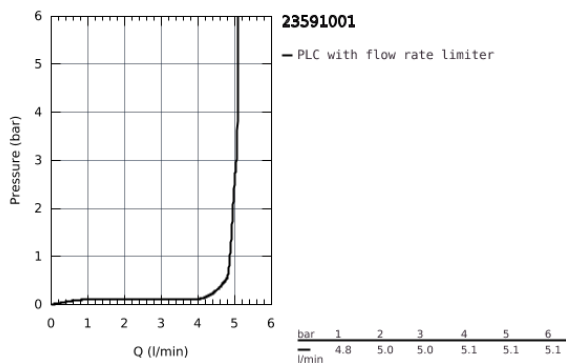

23 591 001 **ESSENCE BASIN MIXER 1/2"**  
**S-SIZE**

**PRODUCT DESCRIPTION**

- Colour: Chrome
  - monobloc installation
  - metal lever
  - GROHE SilkMove Energy Saving 28 mm ceramic cartridge with energy saving function via cold start
  - with temperature limiter
  - GROHE Long-Life finish
  - GROHE Water Saving - Less water, perfect flow
  - maximum flow rate (at 3 bar): 5 l/min
  - GROHE AquaGuide adjustable mousseur
  - GROHE FastFixation Plus installation system
  - pop-up waste set 1 1/4"
- flexible connection hoses

23 591 001 **ESSENCE BASIN MIXER 1/2"**  
**S-SIZE**

**SPARE PARTS**, December 2021 – now

- 1: Lever (Spare part-nr. 46918000)
- 2: retaining ring (Spare part-nr. 46715000)
- 3: Cartridge (Spare part-nr. 46580000)
- 4: Pop-up rod (Spare part-nr. 46739000)
- 5: Flow restrictor (Spare part-nr. 48270000)
- 6: Escutcheon (Spare part-nr. 48603000)
- 7: Shank mounting kit (Spare part-nr. 46645000)
- 8: Pop-up waste set 1 1/4" (Spare part-nr. 28910000)
- 8.1: Chrome bath plug (Spare part-nr. 07182000)
- 8.2: Eccentric rod (Spare part-nr. 07052000)
- 9: Mounting wrench (Spare part-nr. 19017000)\*
- 10: Eccentric rod (Spare part-nr. 07341000)\*