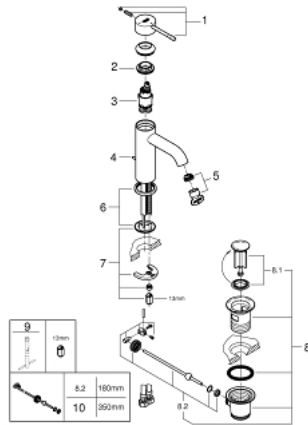

23 591 001 **ESSENCE BASIN MIXER 1/2"**  
**S-SIZE**

**PRODUCT DESCRIPTION**

- Colour: Chrome
  - monobloc installation
  - metal lever
  - GROHE SilkMove Energy Saving 28 mm ceramic cartridge with energy saving function via cold start
  - with temperature limiter
  - GROHE Long-Life finish
  - GROHE Water Saving - Less water, perfect flow
  - maximum flow rate (at 3 bar): 5 l/min
  - GROHE AquaGuide adjustable mousseur
  - GROHE FastFixation Plus installation system
  - pop-up waste set 1 1/4"
- flexible connection hoses

23 591 001 **ESSENCE BASIN MIXER 1/2"**  
**S-SIZE**

**SPARE PARTS**, December 2021 – now

- 1: Lever (Spare part-nr. 46918000)
- 2: retaining ring (Spare part-nr. 46715000)
- 3: Cartridge (Spare part-nr. 46580000)
- 4: Pop-up rod (Spare part-nr. 46739000)
- 5: Flow restrictor (Spare part-nr. 48270000)
- 6: Escutcheon (Spare part-nr. 48603000)
- 7: Shank mounting kit (Spare part-nr. 46645000)
- 8: Pop-up waste set 1 1/4" (Spare part-nr. 28910000)
- 8.1: Chrome bath plug (Spare part-nr. 07182000)
- 8.2: Eccentric rod (Spare part-nr. 07052000)
- 9: Mounting wrench (Spare part-nr. 19017000)\*
- 10: Eccentric rod (Spare part-nr. 07341000)\*