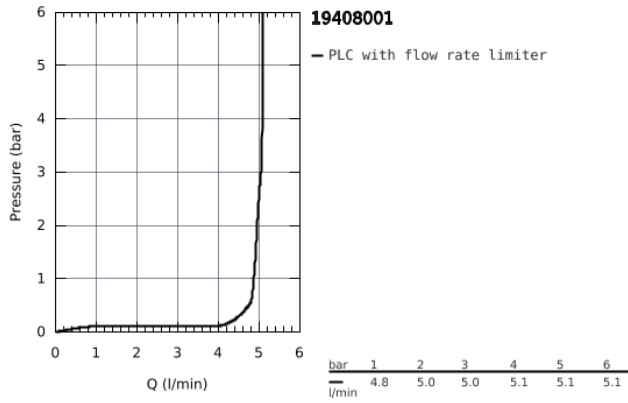

19 408 001 ESSENCE 2-HOLE BASIN MIXER
M-SIZE