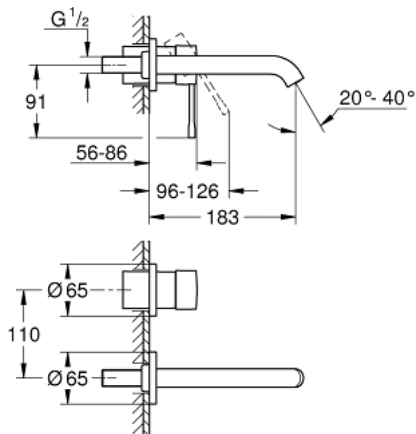

## 19 408 001 ESSENCE 2-HOLE BASIN MIXER M-SIZE

### PRODUCT DESCRIPTION

- Colour: Chrome
- wall mounted
- set for final installation for
- 23 571 000
- without concealed body
- metal escutcheon
- metal lever
- GROHE Long-Life finish
- GROHE Water Saving mousseur 5.7 l/min
- GROHE AquaGuide adjustable mousseur
- centre distance 110 mm
- projection 183 mm

19 408 001 ESSENCE 2-HOLE BASIN MIXER  
M-SIZE