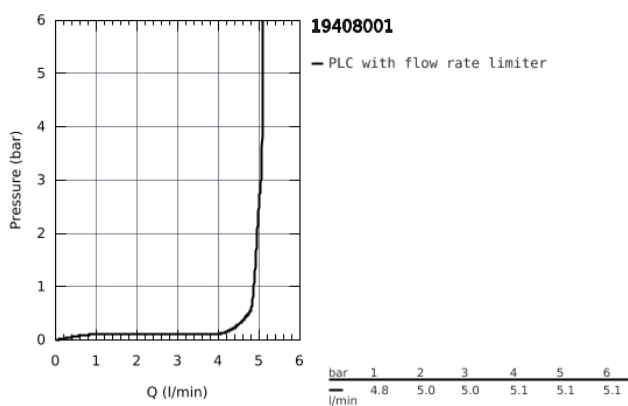

## 19 408 001 ESSENCE 2-HOLE BASIN MIXER M-SIZE

### PRODUCT DESCRIPTION

- Colour: Chrome
- wall mounted
- set for final installation for
- 23 571 000
- without concealed body
- metal escutcheon
- metal lever
- GROHE Long-Life finish
- GROHE Water Saving mousseur 5.7 l/min
- GROHE AquaGuide adjustable mousseur
- centre distance 110 mm
- projection 183 mm