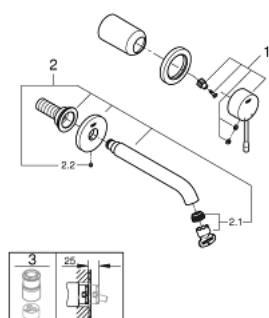

### PRODUCT DESCRIPTION

- Colour: Chrome
- wall mounted
- set for final installation for
- 23 571 000
- without concealed body
- metal escutcheon
- metal lever
- GROHE Long-Life finish
- GROHE Water Saving mousseur 5.7 l/min
- GROHE AquaGuide adjustable mousseur
- centre distance 110 mm
- projection 183 mm

19 408 001 ESSENCE 2-HOLE BASIN MIXER  
M-SIZE

## 19 408 001 ESSENCE 2-HOLE BASIN MIXER M-SIZE

### SPARE PARTS, April 2022 – now

- 1: Lever (Spare part-nr. 46916000)
- 2: Biflo spout (Spare part-nr. 48638000)
- 2.1: Flow restrictor (Spare part-nr. 48480000)
- 2.2: Screw (Spare part-nr. 43094000)
- 3: Flush pipe extension (Spare part-nr. 46943000)\*
- \* Optional accessories