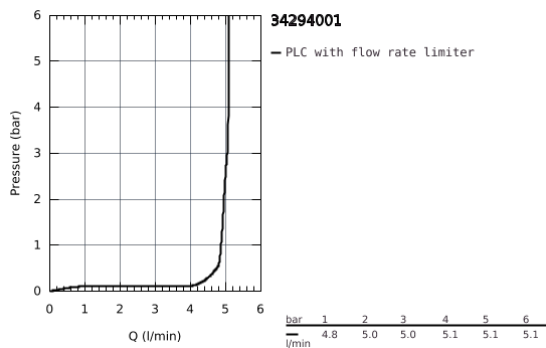

34 294 001 **ESSENCE BASIN MIXER 1/2"**
S-SIZE

PRODUCT DESCRIPTION

- Colour: Chrome
 - monobloc installation
 - metal lever
 - 28 mm ceramic cartridge with GROHE SilkMove
 - with temperature limiter
 - GROHE Long-Life finish
 - GROHE Water Saving mousseur 5.7 l/min
 - GROHE FastFixation Plus installation system
 - smooth body
-
- flexible connection hoses

34 294 001 **ESSENCE BASIN MIXER 1/2"**
S-SIZE

SPARE PARTS, December 2021 – now

- 1: Lever (Spare part-nr. 46917000)
 - 2: retaining ring (Spare part-nr. 46715000)
 - 3: Cartridge (Spare part-nr. 46580000)
 - 4: Flow restrictor (Spare part-nr. 46765000)
 - 5: Escutcheon (Spare part-nr. 48603000)
 - 6: Shank mounting kit (Spare part-nr. 46645000)
 - 7: Waste set with push-open plug (Spare part-nr. 65807000)*
 - 8: Mounting wrench (Spare part-nr. 19017000)*
- * Optional accessories