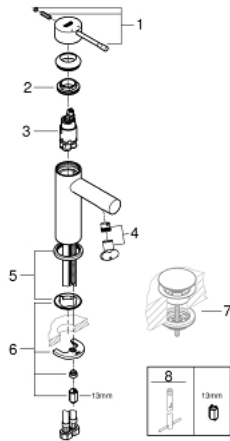

34 294 001 **ESSENCE BASIN MIXER 1/2"**
S-SIZE

PRODUCT DESCRIPTION

- Colour: Chrome
 - monobloc installation
 - metal lever
 - 28 mm ceramic cartridge with GROHE SilkMove
 - with temperature limiter
 - GROHE Long-Life finish
 - GROHE Water Saving mousseur 5.7 l/min
 - GROHE FastFixation Plus installation system
 - smooth body
-
- flexible connection hoses

34 294 001 **ESSENCE BASIN MIXER 1/2"**
S-SIZE

SPARE PARTS, December 2021 – now

- 1: Lever (Spare part-nr. 46917000)
 - 2: retaining ring (Spare part-nr. 46715000)
 - 3: Cartridge (Spare part-nr. 46580000)
 - 4: Flow restrictor (Spare part-nr. 46765000)
 - 5: Escutcheon (Spare part-nr. 48603000)
 - 6: Shank mounting kit (Spare part-nr. 46645000)
 - 7: Waste set with push-open plug (Spare part-nr. 65807000)*
 - 8: Mounting wrench (Spare part-nr. 19017000)*
- * Optional accessories