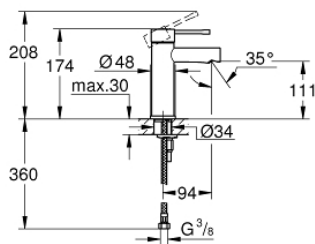

34 294 001 **ESSENCE BASIN MIXER 1/2"**
S-SIZE

PRODUCT DESCRIPTION

- Colour: Chrome
 - monobloc installation
 - metal lever
 - 28 mm ceramic cartridge with GROHE SilkMove
 - with temperature limiter
 - GROHE Long-Life finish
 - GROHE Water Saving mousseur 5.7 l/min
 - GROHE FastFixation Plus installation system
 - smooth body
-
- flexible connection hoses

34 294 001 **ESSENCE BASIN MIXER 1/2"**
S-SIZE

SPARE PARTS, December 2021 – now

- 1: Lever (Spare part-nr. 46917000)
 - 2: retaining ring (Spare part-nr. 46715000)
 - 3: Cartridge (Spare part-nr. 46580000)
 - 4: Flow restrictor (Spare part-nr. 46765000)
 - 5: Escutcheon (Spare part-nr. 48603000)
 - 6: Shank mounting kit (Spare part-nr. 46645000)
 - 7: Waste set with push-open plug (Spare part-nr. 65807000)*
 - 8: Mounting wrench (Spare part-nr. 19017000)*
- * Optional accessories