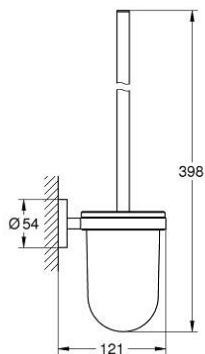

40 374 001 ESSENTIALS TOILET BRUSH SET

PRODUCT DESCRIPTION

- Colour: Chrome
- material: glass / metal
- wall mounted
- concealed fastening
- GROHE Long-Life finish
- suitable for screwing (including screws and dowels) or gluing (glue 40 915 000 sold separately)
- holding force: max. 5 kg
- the specified holding capacity is valid for static (slowly applied) load and intended use only

40 374 001 ESSENTIALS TOILET BRUSH SET

SPARE PARTS, November 2014 – now

1: Spare brush (Spare part-nr. 40392000)

1.1: Spare brush head (Spare part-nr. 40791001)

2: Spare glass for toilet brush (Spare part-nr. 40393000)