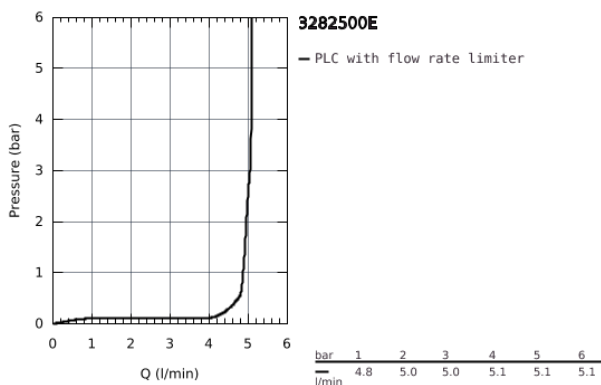

32 825 00E **EUROSMART COSMOPOLITAN BASIN MIXER 1/2"**
S-SIZE

PRODUCT DESCRIPTION

- Colour: Chrome
- monobloc installation
- metal lever
- GROHE SilkMove 35 mm ceramic cartridge
- adjustable minimum flow rate 2.5 l/min
- temperature limiter
- GROHE Long-Life finish
- GROHE FastFixation installation system with centering support
- pop-up waste set 1 1/4"
- flexible connection hoses
- min. recommended pressure 1.0 bar

32 825 00E EUROSART COSMOPOLITAN BASIN MIXER 1/2" S-SIZE

SPARE PARTS, August 2017 – now

- 1: Lever (Spare part-nr. 46681000)
 - 2: Shield for cross handle (Spare part-nr. 46492000)
 - 3: Screw coupling (Spare part-nr. 46460000)
 - 4: Cartridge (Spare part-nr. 46374000)
 - 5: Flow straightener (Spare part-nr. 13955000)
 - 6: Pop-up rod (Spare part-nr. 46739000)
 - 7: Shank mounting kit (Spare part-nr. 46671000)
 - 8: Pop-up waste set 1 1/4" (Spare part-nr. 28910000)
 - 8.1: Chrome bath plug (Spare part-nr. 07182000)
 - 8.2: Eccentric rod (Spare part-nr. 07052000)
 - 9: Mounting wrench (Spare part-nr. 19017000)*
 - 10: Socket Spanner (Spare part-nr. 19332000)*
 - 11: Eccentric rod (Spare part-nr. 07341000)*
- * Optional accessories