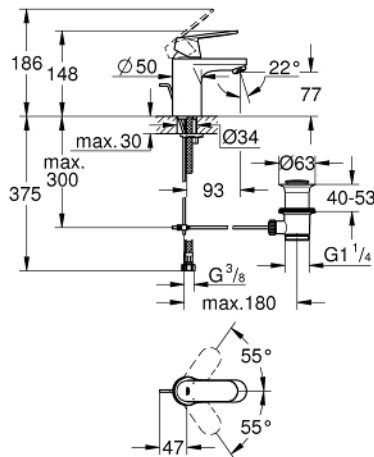

32 825 00E **EUROSMART COSMOPOLITAN BASIN MIXER 1/2"**
S-SIZE

PRODUCT DESCRIPTION

- Colour: Chrome
- monobloc installation
- metal lever
- GROHE SilkMove 35 mm ceramic cartridge
- adjustable minimum flow rate 2.5 l/min
- temperature limiter
- GROHE Long-Life finish
- GROHE FastFixation installation system with centering support
- pop-up waste set 1 1/4"
- flexible connection hoses
- min. recommended pressure 1.0 bar

32 825 00E EUROSART COSMOPOLITAN BASIN MIXER 1/2" S-SIZE

SPARE PARTS, August 2017 – now

- 1: Lever (Spare part-nr. 46681000)
 - 2: Shield for cross handle (Spare part-nr. 46492000)
 - 3: Screw coupling (Spare part-nr. 46460000)
 - 4: Cartridge (Spare part-nr. 46374000)
 - 5: Flow straightener (Spare part-nr. 13955000)
 - 6: Pop-up rod (Spare part-nr. 46739000)
 - 7: Shank mounting kit (Spare part-nr. 46671000)
 - 8: Pop-up waste set 1 1/4" (Spare part-nr. 28910000)
 - 8.1: Chrome bath plug (Spare part-nr. 07182000)
 - 8.2: Eccentric rod (Spare part-nr. 07052000)
 - 9: Mounting wrench (Spare part-nr. 19017000)*
 - 10: Socket Spanner (Spare part-nr. 19332000)*
 - 11: Eccentric rod (Spare part-nr. 07341000)*
- * Optional accessories