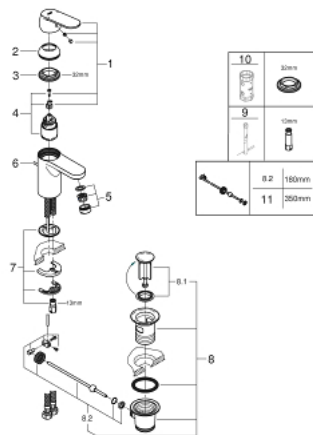

32 825 00E **EUROSMART COSMOPOLITAN BASIN MIXER 1/2"**
S-SIZE

PRODUCT DESCRIPTION

- Colour: Chrome
- monobloc installation
- metal lever
- GROHE SilkMove 35 mm ceramic cartridge
- adjustable minimum flow rate 2.5 l/min
- temperature limiter
- GROHE Long-Life finish
- GROHE FastFixation installation system with centering support
- pop-up waste set 1 1/4"
- flexible connection hoses
- min. recommended pressure 1.0 bar

32 825 00E EUROSART COSMOPOLITAN BASIN MIXER 1/2" S-SIZE

SPARE PARTS, August 2017 – now

- 1: Lever (Spare part-nr. 46681000)
 - 2: Shield for cross handle (Spare part-nr. 46492000)
 - 3: Screw coupling (Spare part-nr. 46460000)
 - 4: Cartridge (Spare part-nr. 46374000)
 - 5: Flow straightener (Spare part-nr. 13955000)
 - 6: Pop-up rod (Spare part-nr. 46739000)
 - 7: Shank mounting kit (Spare part-nr. 46671000)
 - 8: Pop-up waste set 1 1/4" (Spare part-nr. 28910000)
 - 8.1: Chrome bath plug (Spare part-nr. 07182000)
 - 8.2: Eccentric rod (Spare part-nr. 07052000)
 - 9: Mounting wrench (Spare part-nr. 19017000)*
 - 10: Socket Spanner (Spare part-nr. 19332000)*
 - 11: Eccentric rod (Spare part-nr. 07341000)*
- * Optional accessories