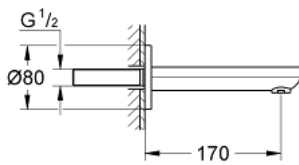

13 261 000 **EUROSMART COSMOPOLITAN BATH SPOUT**

PRODUCT DESCRIPTION

- Colour: Chrome
- wall mounted
- GROHE Long-Life finish
- mousseur
- male thread 1/2"
- projection 170 mm

13 261 000 EUROSMART COSMOPOLITAN BATH SPOUT

SPARE PARTS, September 2009 – now

1: Flow restrictor (Spare part-nr. 13952000)

2: O-Ring (Spare part-nr. 0128200M)