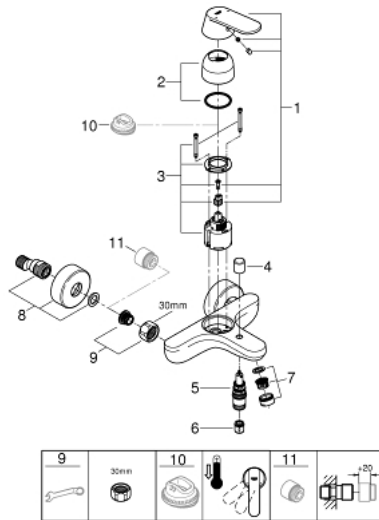

32 831 000 **EUROSMART COSMOPOLITAN SINGLE-LEVER BATH/SHOWER MIXER 1/2"**

**PRODUCT DESCRIPTION**

- Colour: Chrome
- wall mounted
- metal lever
- GROHE SilkMove 46 mm ceramic cartridge
- GROHE Long-Life finish
- adjustable flow rate limiter
- automatic diverter: bath/shower
- mousseur
- integrated non-return valve in the shower outlet 1/2"
- S-unions
- protected against backflow
- optional temperature limiter (46 308 000)

## 32 831 000 EUROSMART COSMOPOLITAN SINGLE-LEVER BATH/SHOWER MIXER 1/2"

### SPARE PARTS, September 2015 – now

- 1: Lever (Spare part-nr. 46682000)
- 2: Shield for cross handle (Spare part-nr. 46427000)
- 3: Cartridge (Spare part-nr. 46048000)
- 4: Diverter knob (Spare part-nr. 64309000)
- 5: Diverter (Spare part-nr. 65655000)
- 6: Non-return valve (Spare part-nr. 08565000)
- 7: Flow restrictor (Spare part-nr. 13952000)
- 8: S-union (Spare part-nr. 12662000)
- 9: Screw joint (Spare part-nr. 45044000)
- 10: Temperature limiter (Spare part-nr. 46308000)\*
- 11: Extension 3/4", 20 mm (Spare part-nr. 0713000M)\*