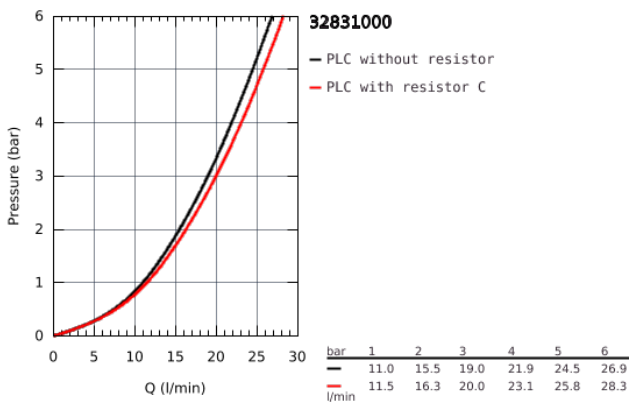

32 831 000 **EUROSMART COSMOPOLITAN SINGLE-LEVER BATH/SHOWER MIXER 1/2"**

**PRODUCT DESCRIPTION**

- Colour: Chrome
- wall mounted
- metal lever
- GROHE SilkMove 46 mm ceramic cartridge
- GROHE Long-Life finish
- adjustable flow rate limiter
- automatic diverter: bath/shower
- mousseur
- integrated non-return valve in the shower outlet 1/2"
- S-unions
- protected against backflow
- optional temperature limiter (46 308 000)

## 32 831 000 EUROSMART COSMOPOLITAN SINGLE-LEVER BATH/SHOWER MIXER 1/2"