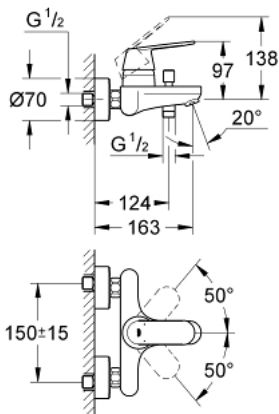

32 831 000 **EUROSMART COSMOPOLITAN SINGLE-LEVER BATH/SHOWER MIXER 1/2"**

**PRODUCT DESCRIPTION**

- Colour: Chrome
- wall mounted
- metal lever
- GROHE SilkMove 46 mm ceramic cartridge
- GROHE Long-Life finish
- adjustable flow rate limiter
- automatic diverter: bath/shower
- mousseur
- integrated non-return valve in the shower outlet 1/2"
- S-unions
- protected against backflow
- optional temperature limiter (46 308 000)

## 32 831 000 EUROSMART COSMOPOLITAN SINGLE-LEVER BATH/SHOWER MIXER 1/2"

### SPARE PARTS, September 2015 – now

- 1: Lever (Spare part-nr. 46682000)
- 2: Shield for cross handle (Spare part-nr. 46427000)
- 3: Cartridge (Spare part-nr. 46048000)
- 4: Diverter knob (Spare part-nr. 64309000)
- 5: Diverter (Spare part-nr. 65655000)
- 6: Non-return valve (Spare part-nr. 08565000)
- 7: Flow restrictor (Spare part-nr. 13952000)
- 8: S-union (Spare part-nr. 12662000)
- 9: Screw joint (Spare part-nr. 45044000)
- 10: Temperature limiter (Spare part-nr. 46308000)\*
- 11: Extension 3/4", 20 mm (Spare part-nr. 0713000M)\*