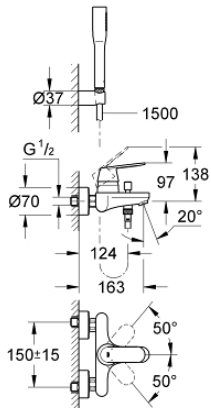

32 832 000 EUROSMART COSMOPOLITAN SINGLE-LEVER BATH/SHOWER MIXER 1/2"

PRODUCT DESCRIPTION

- Colour: Chrome
- wall mounted
- metal lever
- GROHE SilkMove 46 mm ceramic cartridge
- GROHE Long-Life finish
- adjustable flow rate limiter
- automatic diverter: bath/shower
- mousseur
- integrated non-return valve in the shower outlet 1/2"
- S-unions
- protected against backflow
- optional temperature limiter (46 308 000)
- with shower set
- Euphoria Cosmopolitan hand shower (27 367)
- wall shower holder (27 056)
- Relaxflex hose 1500 mm 1/2" x 1/2" (28 151)

32 832 000 EUROSMART COSMOPOLITAN SINGLE-LEVER BATH/SHOWER MIXER 1/2"

SPARE PARTS, February 2016 – now

- 1: Lever (Spare part-nr. 46682000)
- 2: Shield for cross handle (Spare part-nr. 46427000)
- 3: Cartridge (Spare part-nr. 46048000)
- 4: Diverter knob (Spare part-nr. 64309000)
- 5: Diverter (Spare part-nr. 65655000)
- 6: Non-return valve (Spare part-nr. 08565000)
- 7: Flow restrictor (Spare part-nr. 13952000)
- 8: Screw joint (Spare part-nr. 45044000)
- 9: S-union (Spare part-nr. 12662000)
- 10: Strainer (Spare part-nr. 0700200M)
- 11: Temperature limiter (Spare part-nr. 46308000)*
- 12: Extension 3/4", 20 mm (Spare part-nr. 0713000M)*
- 13: Special Spanner (Spare part-nr. 19377000)*