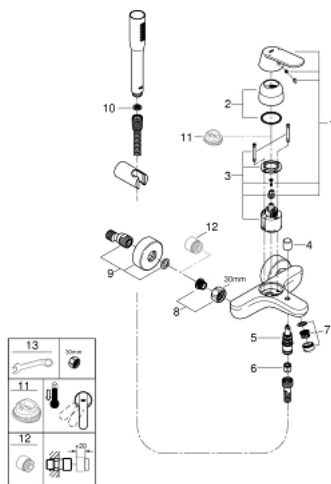

32 832 000 EUROSMART COSMOPOLITAN SINGLE-LEVER BATH/SHOWER MIXER 1/2"

PRODUCT DESCRIPTION

- Colour: Chrome
- wall mounted
- metal lever
- GROHE SilkMove 46 mm ceramic cartridge
- GROHE Long-Life finish
- adjustable flow rate limiter
- automatic diverter: bath/shower
- mousseur
- integrated non-return valve in the shower outlet 1/2"
- S-unions
- protected against backflow
- optional temperature limiter (46 308 000)
- with shower set
- Euphoria Cosmopolitan hand shower (27 367)
- wall shower holder (27 056)
- Relaxflex hose 1500 mm 1/2" x 1/2" (28 151)

32 832 000 EUROSMART COSMOPOLITAN SINGLE-LEVER BATH/SHOWER MIXER 1/2"

SPARE PARTS, February 2016 – now

- 1: Lever (Spare part-nr. 46682000)
- 2: Shield for cross handle (Spare part-nr. 46427000)
- 3: Cartridge (Spare part-nr. 46048000)
- 4: Diverter knob (Spare part-nr. 64309000)
- 5: Diverter (Spare part-nr. 65655000)
- 6: Non-return valve (Spare part-nr. 08565000)
- 7: Flow restrictor (Spare part-nr. 13952000)
- 8: Screw joint (Spare part-nr. 45044000)
- 9: S-union (Spare part-nr. 12662000)
- 10: Strainer (Spare part-nr. 0700200M)
- 11: Temperature limiter (Spare part-nr. 46308000)*
- 12: Extension 3/4", 20 mm (Spare part-nr. 0713000M)*
- 13: Special Spanner (Spare part-nr. 19377000)*