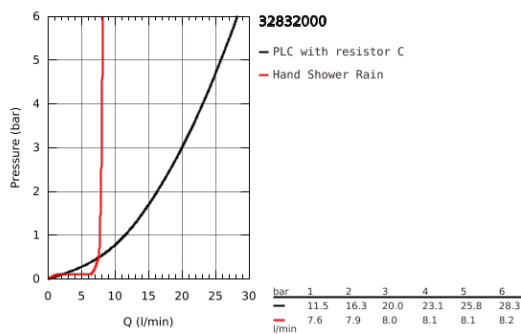

32 832 000 EUROSMART COSMOPOLITAN SINGLE-LEVER BATH/SHOWER MIXER 1/2"

PRODUCT DESCRIPTION

- Colour: Chrome
- wall mounted
- metal lever
- GROHE SilkMove 46 mm ceramic cartridge
- GROHE Long-Life finish
- adjustable flow rate limiter
- automatic diverter: bath/shower
- mousseur
- integrated non-return valve in the shower outlet 1/2"
- S-unions
- protected against backflow
- optional temperature limiter (46 308 000)
- with shower set
- Euphoria Cosmopolitan hand shower (27 367)
- wall shower holder (27 056)
- Relaxflex hose 1500 mm 1/2" x 1/2" (28 151)

32 832 000 EUROSMART COSMOPOLITAN SINGLE-LEVER BATH/SHOWER MIXER 1/2"

SPARE PARTS, February 2016 – now

- 1: Lever (Spare part-nr. 46682000)
- 2: Shield for cross handle (Spare part-nr. 46427000)
- 3: Cartridge (Spare part-nr. 46048000)
- 4: Diverter knob (Spare part-nr. 64309000)
- 5: Diverter (Spare part-nr. 65655000)
- 6: Non-return valve (Spare part-nr. 08565000)
- 7: Flow restrictor (Spare part-nr. 13952000)
- 8: Screw joint (Spare part-nr. 45044000)
- 9: S-union (Spare part-nr. 12662000)
- 10: Strainer (Spare part-nr. 0700200M)
- 11: Temperature limiter (Spare part-nr. 46308000)*
- 12: Extension 3/4", 20 mm (Spare part-nr. 0713000M)*
- 13: Special Spanner (Spare part-nr. 19377000)*