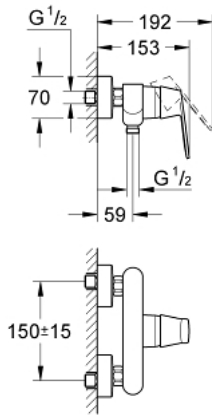

32 837 000 **EUROSMART COSMOPOLITAN SINGLE-LEVER SHOWER MIXER 1/2"**

PRODUCT DESCRIPTION

- Colour: Chrome
- wall mounted
- metal lever
- GROHE SilkMove 46 mm ceramic cartridge
- GROHE Long-Life finish
- adjustable flow rate limiter
- shower bottom outlet 1/2" with integrated non return-valve
- S-unions
- optional temperature limiter (46 308 000)
- protected against backflow

32 837 000 EUROSMART COSMOPOLITAN SINGLE-LEVER SHOWER MIXER 1/2"

SPARE PARTS, August 2009 – now

- 1: Lever (Spare part-nr. 46682000)
 - 2: Shield for cross handle (Spare part-nr. 46427000)
 - 3: Cartridge (Spare part-nr. 46048000)
 - 4: Screw joint (Spare part-nr. 45044000)
 - 5: S-union (Spare part-nr. 12662000)
 - 6: Non-return valve (Spare part-nr. 08565000)
 - 7: Temperature limiter (Spare part-nr. 46308000)*
 - 8: Extension 3/4", 20 mm (Spare part-nr. 0713000M)*
 - 9: Plastic tray (Spare part-nr. 18349000)*
- * Optional accessories