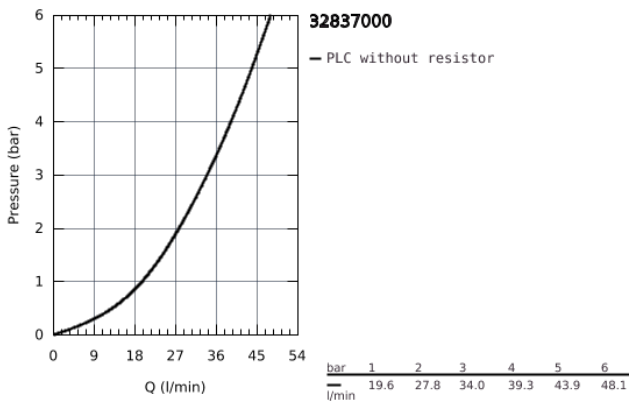

32 837 000 **EUROSMART COSMOPOLITAN SINGLE-LEVER SHOWER MIXER 1/2"**

PRODUCT DESCRIPTION

- Colour: Chrome
- wall mounted
- metal lever
- GROHE SilkMove 46 mm ceramic cartridge
- GROHE Long-Life finish
- adjustable flow rate limiter
- shower bottom outlet 1/2" with integrated non return-valve
- S-unions
- optional temperature limiter (46 308 000)
- protected against backflow

32 837 000 EUROSMART COSMOPOLITAN SINGLE-LEVER SHOWER MIXER 1/2"

SPARE PARTS, August 2009 – now

- 1: Lever (Spare part-nr. 46682000)
 - 2: Shield for cross handle (Spare part-nr. 46427000)
 - 3: Cartridge (Spare part-nr. 46048000)
 - 4: Screw joint (Spare part-nr. 45044000)
 - 5: S-union (Spare part-nr. 12662000)
 - 6: Non-return valve (Spare part-nr. 08565000)
 - 7: Temperature limiter (Spare part-nr. 46308000)*
 - 8: Extension 3/4", 20 mm (Spare part-nr. 0713000M)*
 - 9: Plastic tray (Spare part-nr. 18349000)*
- * Optional accessories