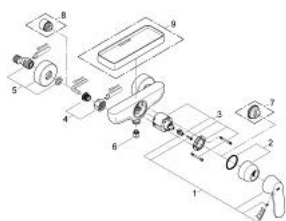

32 837 000 **EUROSMART COSMOPOLITAN SINGLE-LEVER SHOWER MIXER 1/2"**

PRODUCT DESCRIPTION

- Colour: Chrome
- wall mounted
- metal lever
- GROHE SilkMove 46 mm ceramic cartridge
- GROHE Long-Life finish
- adjustable flow rate limiter
- shower bottom outlet 1/2" with integrated non return-valve
- S-unions
- optional temperature limiter (46 308 000)
- protected against backflow

32 837 000 EUROSMART COSMOPOLITAN SINGLE-LEVER SHOWER MIXER 1/2"

SPARE PARTS, August 2009 – now

- 1: Lever (Spare part-nr. 46682000)
 - 2: Shield for cross handle (Spare part-nr. 46427000)
 - 3: Cartridge (Spare part-nr. 46048000)
 - 4: Screw joint (Spare part-nr. 45044000)
 - 5: S-union (Spare part-nr. 12662000)
 - 6: Non-return valve (Spare part-nr. 08565000)
 - 7: Temperature limiter (Spare part-nr. 46308000)*
 - 8: Extension 3/4", 20 mm (Spare part-nr. 0713000M)*
 - 9: Plastic tray (Spare part-nr. 18349000)*
- * Optional accessories