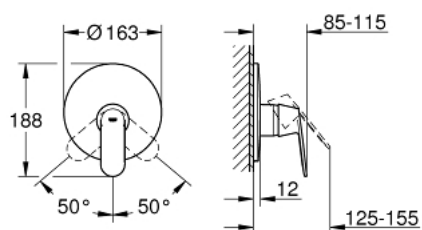

19 383 000 EUROSMART COSMOPOLITAN SINGLE-LEVER SHOWER MIXER TRIM

PRODUCT DESCRIPTION

- Colour: Chrome
- set for final installation for
- 33 961 000, 33 962 000, 33 963 000, 33 964 000, 33 965 000, 33 966 000, 35 501 000
- without concealed body
- metal lever
- GROHE Long-Life finish
- escutcheon- and shaft-sealing
- wall escutcheon
- covered fixing

19 383 000 EUROSMART COSMOPOLITAN SINGLE-LEVER SHOWER MIXER TRIM

SPARE PARTS, November 2015 – now

- 1: Lever (Spare part-nr. 46682000)
- 2: Escutcheon (Spare part-nr. 46904000)
- 3: Shield for cross handle (Spare part-nr. 02693000)
- 4: Temperature limiter (Spare part-nr. 46308000)*
- 5: Extension set (Spare part-nr. 46191000)*
- 6: Extension set (Spare part-nr. 46343000)*