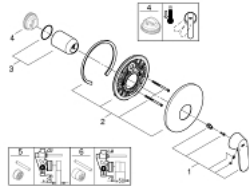

19 383 000 EUROSMART COSMOPOLITAN SINGLE-LEVER SHOWER MIXER TRIM

PRODUCT DESCRIPTION

- Colour: Chrome
- set for final installation for
- 33 961 000, 33 962 000, 33 963 000, 33 964 000, 33 965 000, 33 966 000, 35 501 000
- without concealed body
- metal lever
- GROHE Long-Life finish
- escutcheon- and shaft-sealing
- wall escutcheon
- covered fixing

19 383 000 EUROSMART COSMOPOLITAN SINGLE-LEVER SHOWER MIXER TRIM

SPARE PARTS, November 2015 – now

- 1: Lever (Spare part-nr. 46682000)
- 2: Escutcheon (Spare part-nr. 46904000)
- 3: Shield for cross handle (Spare part-nr. 02693000)
- 4: Temperature limiter (Spare part-nr. 46308000)*
- 5: Extension set (Spare part-nr. 46191000)*
- 6: Extension set (Spare part-nr. 46343000)*