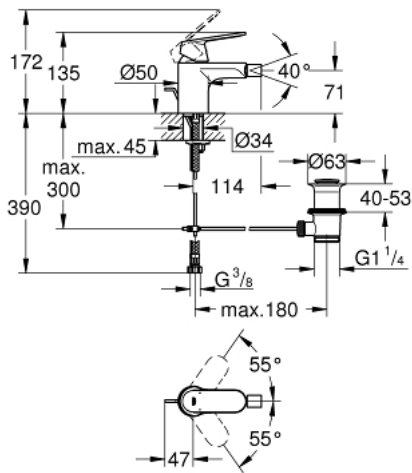

32 839 000 **EUROSMART COSMOPOLITAN BIDET MIXER 1/2"**
S-SIZE

PRODUCT DESCRIPTION

- Colour: Chrome
- monobloc installation
- metal lever
- GROHE SilkMove 35 mm ceramic cartridge
- GROHE Long-Life finish
- GROHE FastFixation installation system with centering support
- ball-joint mousseur
- pop-up waste set 1 1/4"
- flexible connection hoses

- optional temperature limiter (46 375 000)

32 839 000 **EUROSMART COSMOPOLITAN BIDET MIXER 1/2"**
S-SIZE

SPARE PARTS, August 2009 – now

- 1: Lever (Spare part-nr. 46681000)
- 2: Shield for cross handle (Spare part-nr. 46492000)
- 3: Screw coupling (Spare part-nr. 46460000)
- 4: Cartridge (Spare part-nr. 46374000)
- 5: Flow restrictor (Spare part-nr. 13998000)
- 6: Pop-up rod (Spare part-nr. 46739000)
- 7: Shank mounting kit (Spare part-nr. 46671000)
- 8: Pop-up waste set 1 1/4" (Spare part-nr. 28910000)
- 8.1: Chrome bath plug (Spare part-nr. 07182000)
- 8.2: Eccentric rod (Spare part-nr. 07052000)
- 9: Temperature limiter (Spare part-nr. 46375000)*
- 10: Socket Spanner (Spare part-nr. 19332000)*
- 11: Mounting wrench (Spare part-nr. 19017000)*
- 12: Eccentric rod (Spare part-nr. 07341000)*