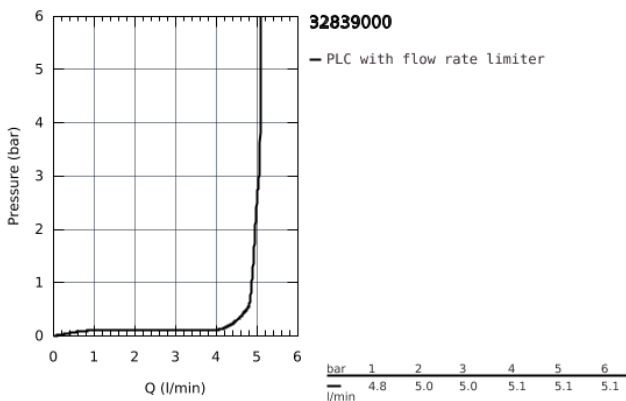

32 839 000 **EUROSMART COSMOPOLITAN BIDET MIXER 1/2"**
S-SIZE

PRODUCT DESCRIPTION

- Colour: Chrome
- monobloc installation
- metal lever
- GROHE SilkMove 35 mm ceramic cartridge
- GROHE Long-Life finish
- GROHE FastFixation installation system with centering support
- ball-joint mousseur
- pop-up waste set 1 1/4"
- flexible connection hoses

- optional temperature limiter (46 375 000)

32 839 000 **EUROSMART COSMOPOLITAN BIDET MIXER 1/2"**
S-SIZE

SPARE PARTS, August 2009 – now

- 1: Lever (Spare part-nr. 46681000)
- 2: Shield for cross handle (Spare part-nr. 46492000)
- 3: Screw coupling (Spare part-nr. 46460000)
- 4: Cartridge (Spare part-nr. 46374000)
- 5: Flow restrictor (Spare part-nr. 13998000)
- 6: Pop-up rod (Spare part-nr. 46739000)
- 7: Shank mounting kit (Spare part-nr. 46671000)
- 8: Pop-up waste set 1 1/4" (Spare part-nr. 28910000)
- 8.1: Chrome bath plug (Spare part-nr. 07182000)
- 8.2: Eccentric rod (Spare part-nr. 07052000)
- 9: Temperature limiter (Spare part-nr. 46375000)*
- 10: Socket Spanner (Spare part-nr. 19332000)*
- 11: Mounting wrench (Spare part-nr. 19017000)*
- 12: Eccentric rod (Spare part-nr. 07341000)*