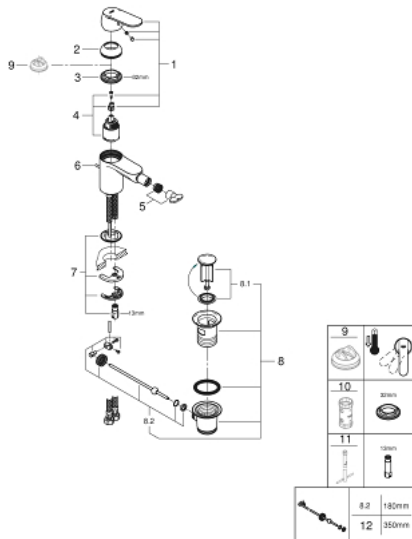

32 839 000 **EUROSMART COSMOPOLITAN BIDET MIXER 1/2"**
S-SIZE

PRODUCT DESCRIPTION

- Colour: Chrome
- monobloc installation
- metal lever
- GROHE SilkMove 35 mm ceramic cartridge
- GROHE Long-Life finish
- GROHE FastFixation installation system with centering support
- ball-joint mousseur
- pop-up waste set 1 1/4"
- flexible connection hoses

- optional temperature limiter (46 375 000)

32 839 000 **EUROSMART COSMOPOLITAN BIDET MIXER 1/2"**
S-SIZE

SPARE PARTS, August 2009 – now

- 1: Lever (Spare part-nr. 46681000)
- 2: Shield for cross handle (Spare part-nr. 46492000)
- 3: Screw coupling (Spare part-nr. 46460000)
- 4: Cartridge (Spare part-nr. 46374000)
- 5: Flow restrictor (Spare part-nr. 13998000)
- 6: Pop-up rod (Spare part-nr. 46739000)
- 7: Shank mounting kit (Spare part-nr. 46671000)
- 8: Pop-up waste set 1 1/4" (Spare part-nr. 28910000)
- 8.1: Chrome bath plug (Spare part-nr. 07182000)
- 8.2: Eccentric rod (Spare part-nr. 07052000)
- 9: Temperature limiter (Spare part-nr. 46375000)*
- 10: Socket Spanner (Spare part-nr. 19332000)*
- 11: Mounting wrench (Spare part-nr. 19017000)*
- 12: Eccentric rod (Spare part-nr. 07341000)*