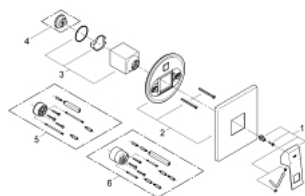

19 898 000 EUROCUBE SINGLE-LEVER SHOWER MIXER TRIM

PRODUCT DESCRIPTION

- Colour: Chrome
- set for final installation for
- 33 961 000, 33 962 000, 33 963 000, 33 964 000, 33 965 000, 33 966 000, 35 501 000
- without concealed body
- metal lever
- GROHE Long-Life finish
- escutcheon- and shaft-sealing
- metal escutcheon
- covered fixing

19 898 000 EUROCUBE SINGLE-LEVER SHOWER MIXER TRIM

SPARE PARTS, September 2010 – now

- 1: Lever (Spare part-nr. 46782000)
- 2: Escutcheon (Spare part-nr. 46781000)
- 3: Shield for cross handle (Spare part-nr. 46784000)
- 4: Temperature limiter (Spare part-nr. 46375000)*
- 5: Flush pipe extension (Spare part-nr. 46807000)*
- 6: Flush pipe extension (Spare part-nr. 46808000)*