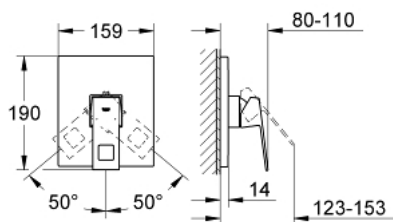

19 898 000 EUROCUBE SINGLE-LEVER SHOWER MIXER TRIM

PRODUCT DESCRIPTION

- Colour: Chrome
- set for final installation for
- 33 961 000, 33 962 000, 33 963 000, 33 964 000, 33 965 000, 33 966 000, 35 501 000
- without concealed body
- metal lever
- GROHE Long-Life finish
- escutcheon- and shaft-sealing
- metal escutcheon
- covered fixing

19 898 000 EUROCUBE SINGLE-LEVER SHOWER MIXER TRIM

SPARE PARTS, September 2010 – now

- 1: Lever (Spare part-nr. 46782000)
- 2: Escutcheon (Spare part-nr. 46781000)
- 3: Shield for cross handle (Spare part-nr. 46784000)
- 4: Temperature limiter (Spare part-nr. 46375000)*
- 5: Flush pipe extension (Spare part-nr. 46807000)*
- 6: Flush pipe extension (Spare part-nr. 46808000)*