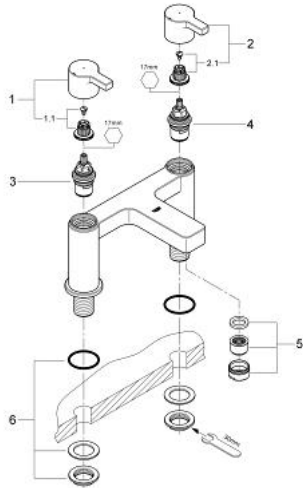

25 104 000 **LINEARE TWO-HANDLED BATH FILLER 1/2"**

**PRODUCT DESCRIPTION**

- Colour: Chrome
- deck mounted
- metal handles
- GROHE Long-Life headpart 3/4"
- recommended pressure 0.2-5.0 bar
- GROHE Long-Life finish

## 25 104 000 LINEARE TWO-HANDED BATH FILLER 1/2"

## 25 104 000 LINEARE TWO-HANDLED BATH FILLER 1/2"

### SPARE PARTS, December 2009 – now

- 1: Lineare handle red (Spare part-nr. 48036000)
- 1.1: Replacement handle connection kit (Spare part-nr. 45186000)
- 1.1.1: O-Ring Ø18,2 x Ø1,7 (Spare part-nr. 0392400M)
- 2: Lineare handle blue (Spare part-nr. 48037000)
- 2.1: Replacement handle connection kit (Spare part-nr. 45186000)
- 4: Ceramic headpart 3/4", 180° (Spare part-nr. 45887000)
- 4: Ceramic headpart 3/4", 180° (Spare part-nr. 45888000)
- 5: Flow straightener (Spare part-nr. 46164000)
- 6: Repl.kit f.shank fastening 3/4" (Spare part-nr. 45163000)