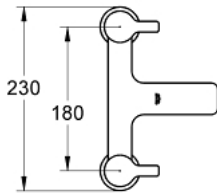

25 104 000 **LINEARE TWO-HANDLED BATH FILLER 1/2"**

**PRODUCT DESCRIPTION**

- Colour: Chrome
- deck mounted
- metal handles
- GROHE Long-Life headpart 3/4"
- recommended pressure 0.2-5.0 bar
- GROHE Long-Life finish

## 25 104 000 LINEARE TWO-HANDED BATH FILLER 1/2"

## 25 104 000 LINEARE TWO-HANDLED BATH FILLER 1/2"

### SPARE PARTS, December 2009 – now

- 1: Lineare handle red (Spare part-nr. 48036000)
- 1.1: Replacement handle connection kit (Spare part-nr. 45186000)
- 1.1.1: O-Ring Ø18,2 x Ø1,7 (Spare part-nr. 0392400M)
- 2: Lineare handle blue (Spare part-nr. 48037000)
- 2.1: Replacement handle connection kit (Spare part-nr. 45186000)
- 4: Ceramic headpart 3/4", 180° (Spare part-nr. 45887000)
- 4: Ceramic headpart 3/4", 180° (Spare part-nr. 45888000)
- 5: Flow straightener (Spare part-nr. 46164000)
- 6: Repl.kit f.shank fastening 3/4" (Spare part-nr. 45163000)