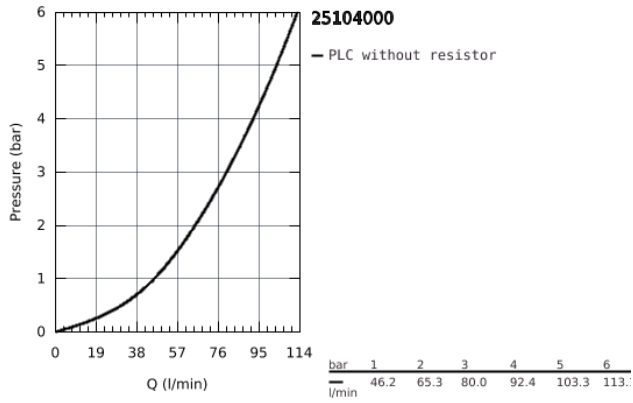

25 104 000 LINEARE TWO-HANDED BATH FILLER 1/2"