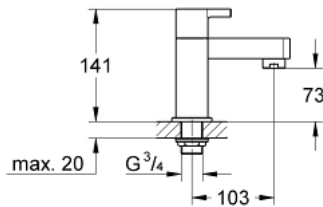

25 104 000 **LINEARE TWO-HANDLED BATH FILLER 1/2"**

**PRODUCT DESCRIPTION**

- Colour: Chrome
- deck mounted
- metal handles
- GROHE Long-Life headpart 3/4"
- recommended pressure 0.2-5.0 bar
- GROHE Long-Life finish

## 25 104 000 LINEARE TWO-HANDED BATH FILLER 1/2"

## 25 104 000 LINEARE TWO-HANDLED BATH FILLER 1/2"

### SPARE PARTS, December 2009 – now

- 1: Lineare handle red (Spare part-nr. 48036000)
- 1.1: Replacement handle connection kit (Spare part-nr. 45186000)
- 1.1.1: O-Ring Ø18,2 x Ø1,7 (Spare part-nr. 0392400M)
- 2: Lineare handle blue (Spare part-nr. 48037000)
- 2.1: Replacement handle connection kit (Spare part-nr. 45186000)
- 4: Ceramic headpart 3/4", 180° (Spare part-nr. 45887000)
- 4: Ceramic headpart 3/4", 180° (Spare part-nr. 45888000)
- 5: Flow straightener (Spare part-nr. 46164000)
- 6: Repl.kit f.shank fastening 3/4" (Spare part-nr. 45163000)