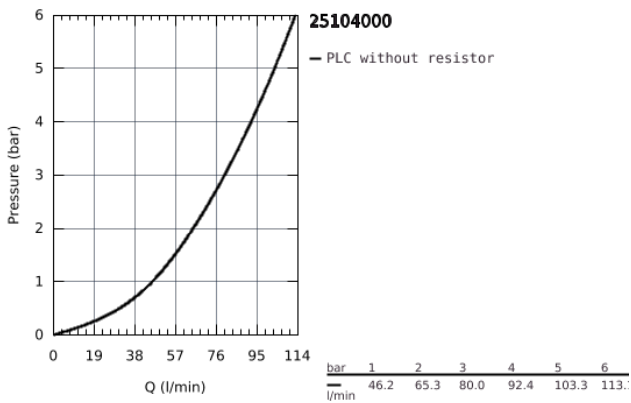

25 104 000 **LINEARE TWO-HANDLED BATH FILLER 1/2"**

**PRODUCT DESCRIPTION**

- Colour: Chrome
- deck mounted
- metal handles
- GROHE Long-Life headpart 3/4"
- recommended pressure 0.2-5.0 bar
- GROHE Long-Life finish

### SPARE PARTS, December 2009 – now

- 1: Lineare handle red (Spare part-nr. 48036000)
- 1.1: Replacement handle connection kit (Spare part-nr. 45186000)
- 1.1.1: O-Ring Ø18,2 x Ø1,7 (Spare part-nr. 0392400M)
- 2: Lineare handle blue (Spare part-nr. 48037000)
- 2.1: Replacement handle connection kit (Spare part-nr. 45186000)
- 4: Ceramic headpart 3/4", 180° (Spare part-nr. 45887000)
- 4: Ceramic headpart 3/4", 180° (Spare part-nr. 45888000)
- 5: Flow straightener (Spare part-nr. 46164000)
- 6: Repl.kit f.shank fastening 3/4" (Spare part-nr. 45163000)