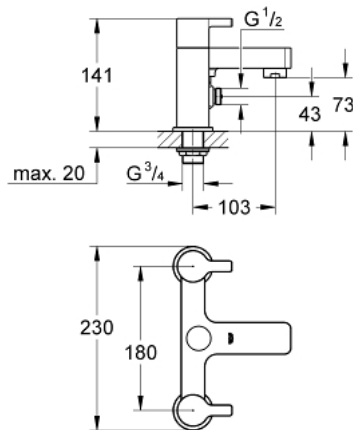

25 113 000 **LINEARE TWO-HANDLED BATH/SHOWER MIXER 1/2"**

**PRODUCT DESCRIPTION**

- Colour: Chrome
- deck mounted
- metal handles
- GROHE Long-Life headpart 3/4"
- automatic diverter: bath/shower
- integrated non-return valves in the shower outlet 1/2"
- recommended pressure 0.2-5.0 bar
- GROHE Long-Life finish

25 113 000 LINEARE TWO-HANDED BATH/SHOWER MIXER ½"

## 25 113 000 LINEARE TWO-HANDLED BATH/SHOWER MIXER ½"

### SPARE PARTS, December 2009 – now

- 1: Lineare handle red (Spare part-nr. 48036000)
- 1.1: Replacement handle connection kit (Spare part-nr. 45186000)
  - 1.1.1: O-Ring Ø18,2 x Ø1,7 (Spare part-nr. 0392400M)
- 2: Lineare handle blue (Spare part-nr. 48037000)
- 2.1: Replacement handle connection kit (Spare part-nr. 45186000)
- 4: Ceramic headpart 3/4", 180° (Spare part-nr. 45887000)
- 4: Ceramic headpart 3/4", 180° (Spare part-nr. 45888000)
- 5: Repl.kit f.rotary valve (Spare part-nr. 48038000)
- 6: Flow straightener (Spare part-nr. 46164000)
- 7: Non-return valve (Spare part-nr. 08565000)
- 8: Repl.kit f.shank fastening 3/4" (Spare part-nr. 45163000)