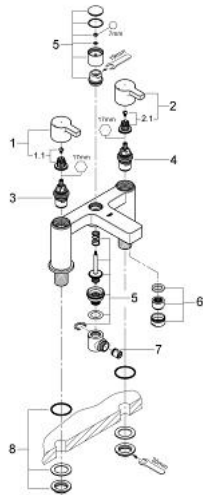

25 113 000 **LINEARE TWO-HANDLED BATH/SHOWER MIXER 1/2"**

**PRODUCT DESCRIPTION**

- Colour: Chrome
- deck mounted
- metal handles
- GROHE Long-Life headpart 3/4"
- automatic diverter: bath/shower
- integrated non-return valves in the shower outlet 1/2"
- recommended pressure 0.2-5.0 bar
- GROHE Long-Life finish

25 113 000 LINEARE TWO-HANDED BATH/SHOWER MIXER ½"

## 25 113 000 LINEARE TWO-HANDLED BATH/SHOWER MIXER ½"

### SPARE PARTS, December 2009 – now

- 1: Lineare handle red (Spare part-nr. 48036000)
- 1.1: Replacement handle connection kit (Spare part-nr. 45186000)
  - 1.1.1: O-Ring Ø18,2 x Ø1,7 (Spare part-nr. 0392400M)
- 2: Lineare handle blue (Spare part-nr. 48037000)
- 2.1: Replacement handle connection kit (Spare part-nr. 45186000)
- 4: Ceramic headpart 3/4", 180° (Spare part-nr. 45887000)
- 4: Ceramic headpart 3/4", 180° (Spare part-nr. 45888000)
- 5: Repl.kit f.rotary valve (Spare part-nr. 48038000)
- 6: Flow straightener (Spare part-nr. 46164000)
- 7: Non-return valve (Spare part-nr. 08565000)
- 8: Repl.kit f.shank fastening 3/4" (Spare part-nr. 45163000)