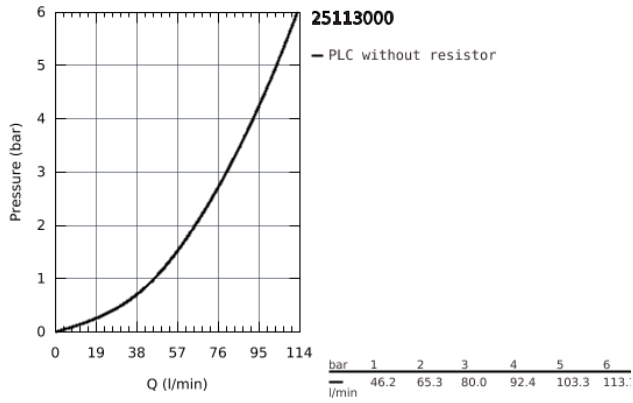

25 113 000 LINEARE TWO-HANDED BATH/SHOWER MIXER ½"