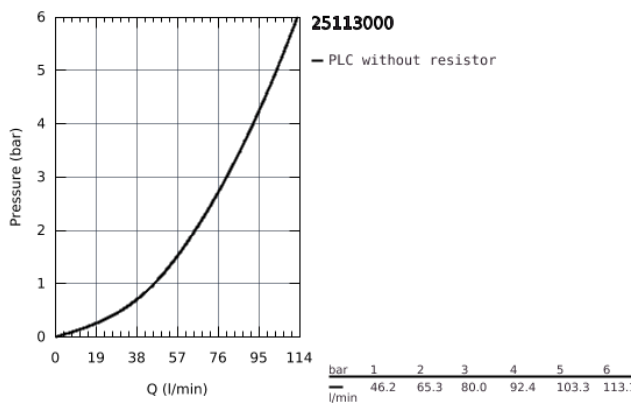

25 113 000 **LINEARE TWO-HANDLED BATH/SHOWER MIXER 1/2"**

**PRODUCT DESCRIPTION**

- Colour: Chrome
- deck mounted
- metal handles
- GROHE Long-Life headpart 3/4"
- automatic diverter: bath/shower
- integrated non-return valves in the shower outlet 1/2"
- recommended pressure 0.2-5.0 bar
- GROHE Long-Life finish

### SPARE PARTS, December 2009 – now

- 1: Lineare handle red (Spare part-nr. 48036000)
- 1.1: Replacement handle connection kit (Spare part-nr. 45186000)
  - 1.1.1: O-Ring Ø18,2 x Ø1,7 (Spare part-nr. 0392400M)
- 2: Lineare handle blue (Spare part-nr. 48037000)
- 2.1: Replacement handle connection kit (Spare part-nr. 45186000)
- 4: Ceramic headpart 3/4", 180° (Spare part-nr. 45887000)
- 4: Ceramic headpart 3/4", 180° (Spare part-nr. 45888000)
- 5: Repl.kit f.rotary valve (Spare part-nr. 48038000)
- 6: Flow straightener (Spare part-nr. 46164000)
- 7: Non-return valve (Spare part-nr. 08565000)
- 8: Repl.kit f.shank fastening 3/4" (Spare part-nr. 45163000)